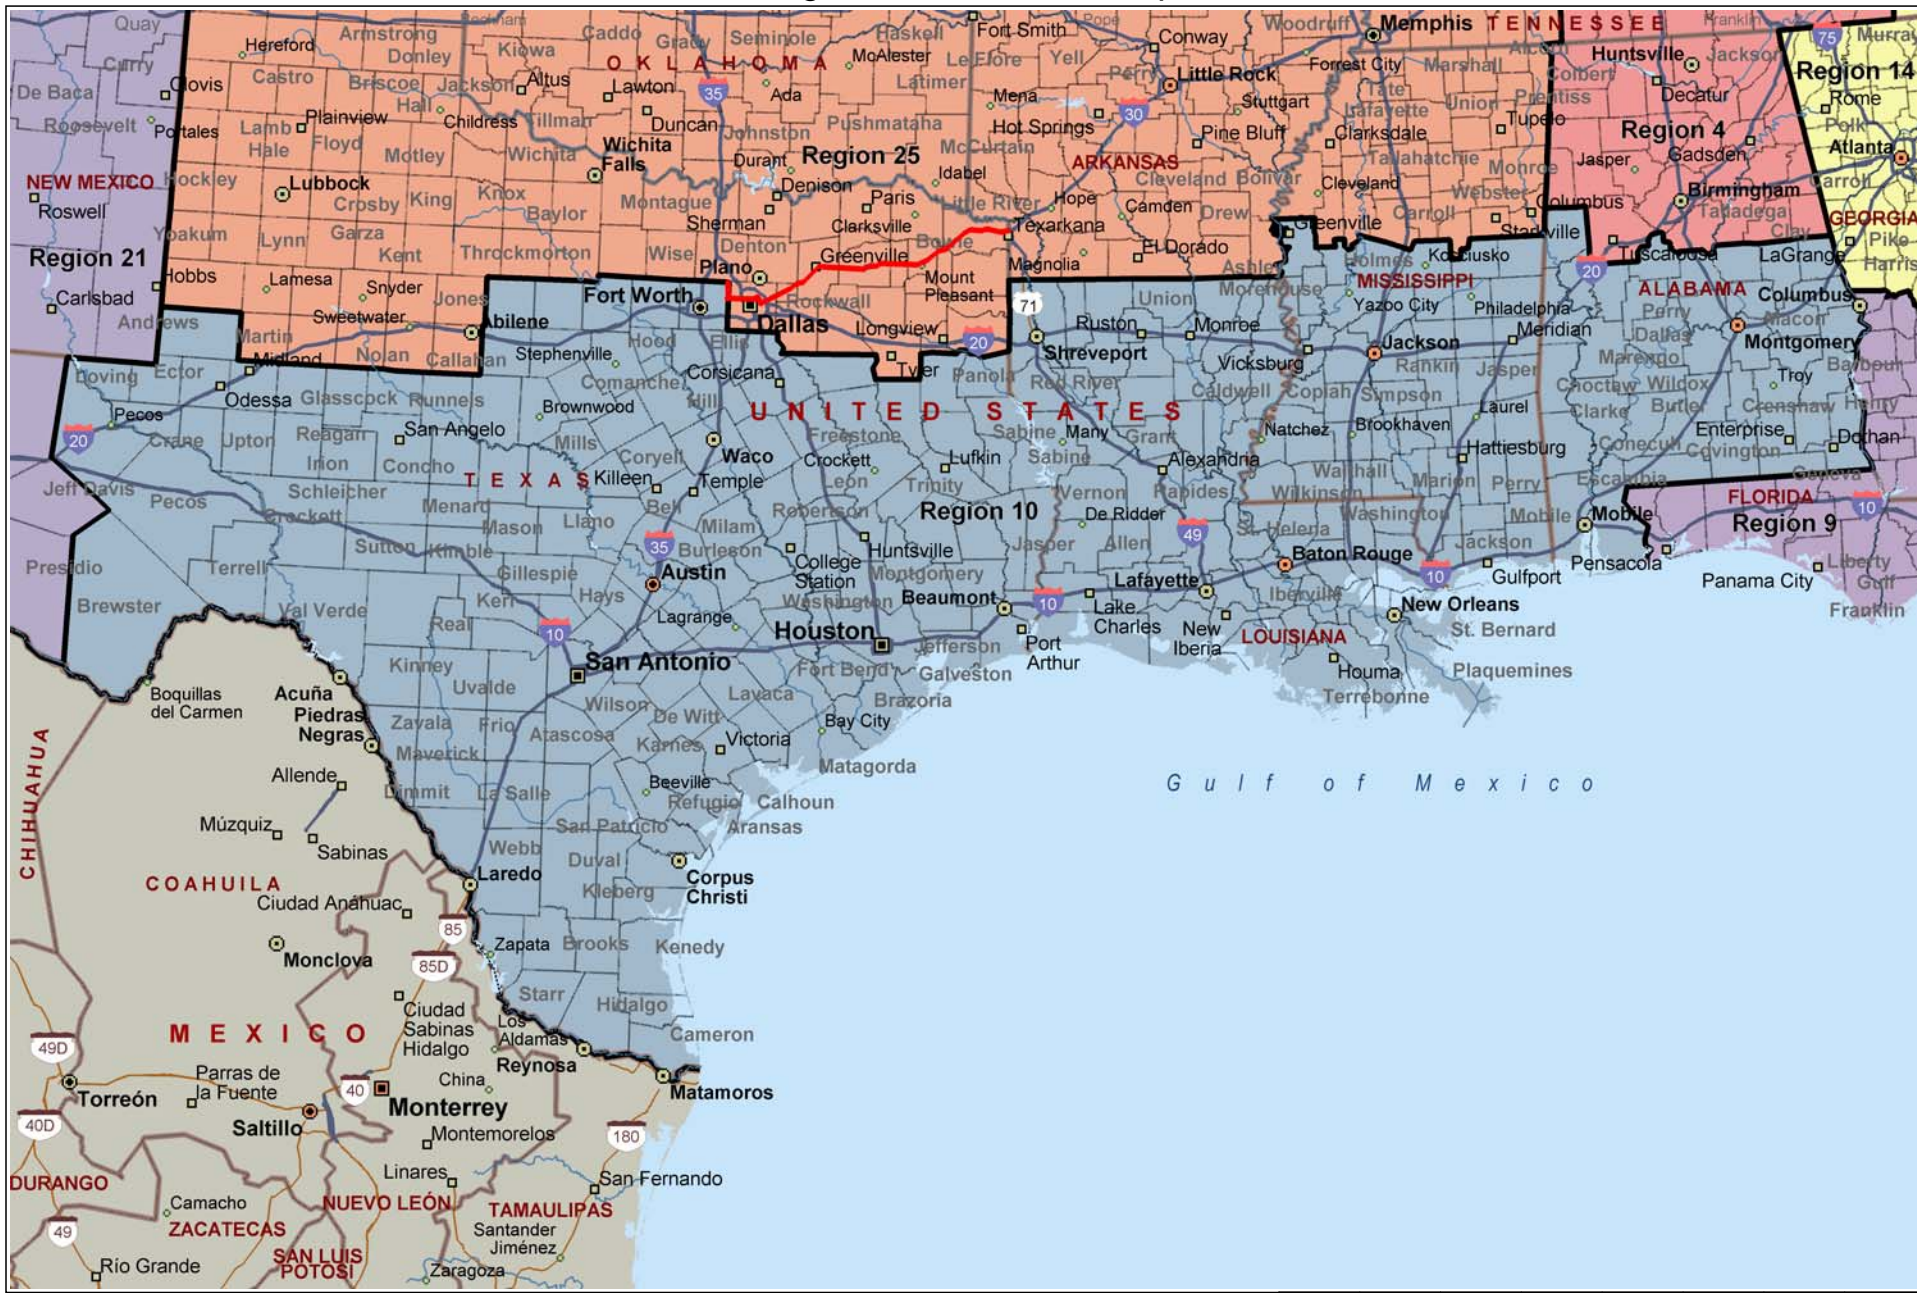

Regional Boundaries Map

Copyright © and (P) 1988–2009 Microsoft Corporation and/or its suppliers. All rights reserved. <http://www.microsoft.com/mappoint/>
Certain mapping and direction data © 2009 NAVTEQ. All rights reserved. The Data for areas of Canada includes information taken with permission from Canadian authorities, including: © Her Majesty the Queen in Right of Canada, © Queen's Printer for Ontario. NAVTEQ and NAVTEQ ON BOARD are trademarks of NAVTEQ. © 2009 Tele Atlas North America, Inc. All rights reserved. Tele Atlas and Tele Atlas North America are trademarks of Tele Atlas, Inc. © 2009 by Applied Geographic Systems. All rights reserved.