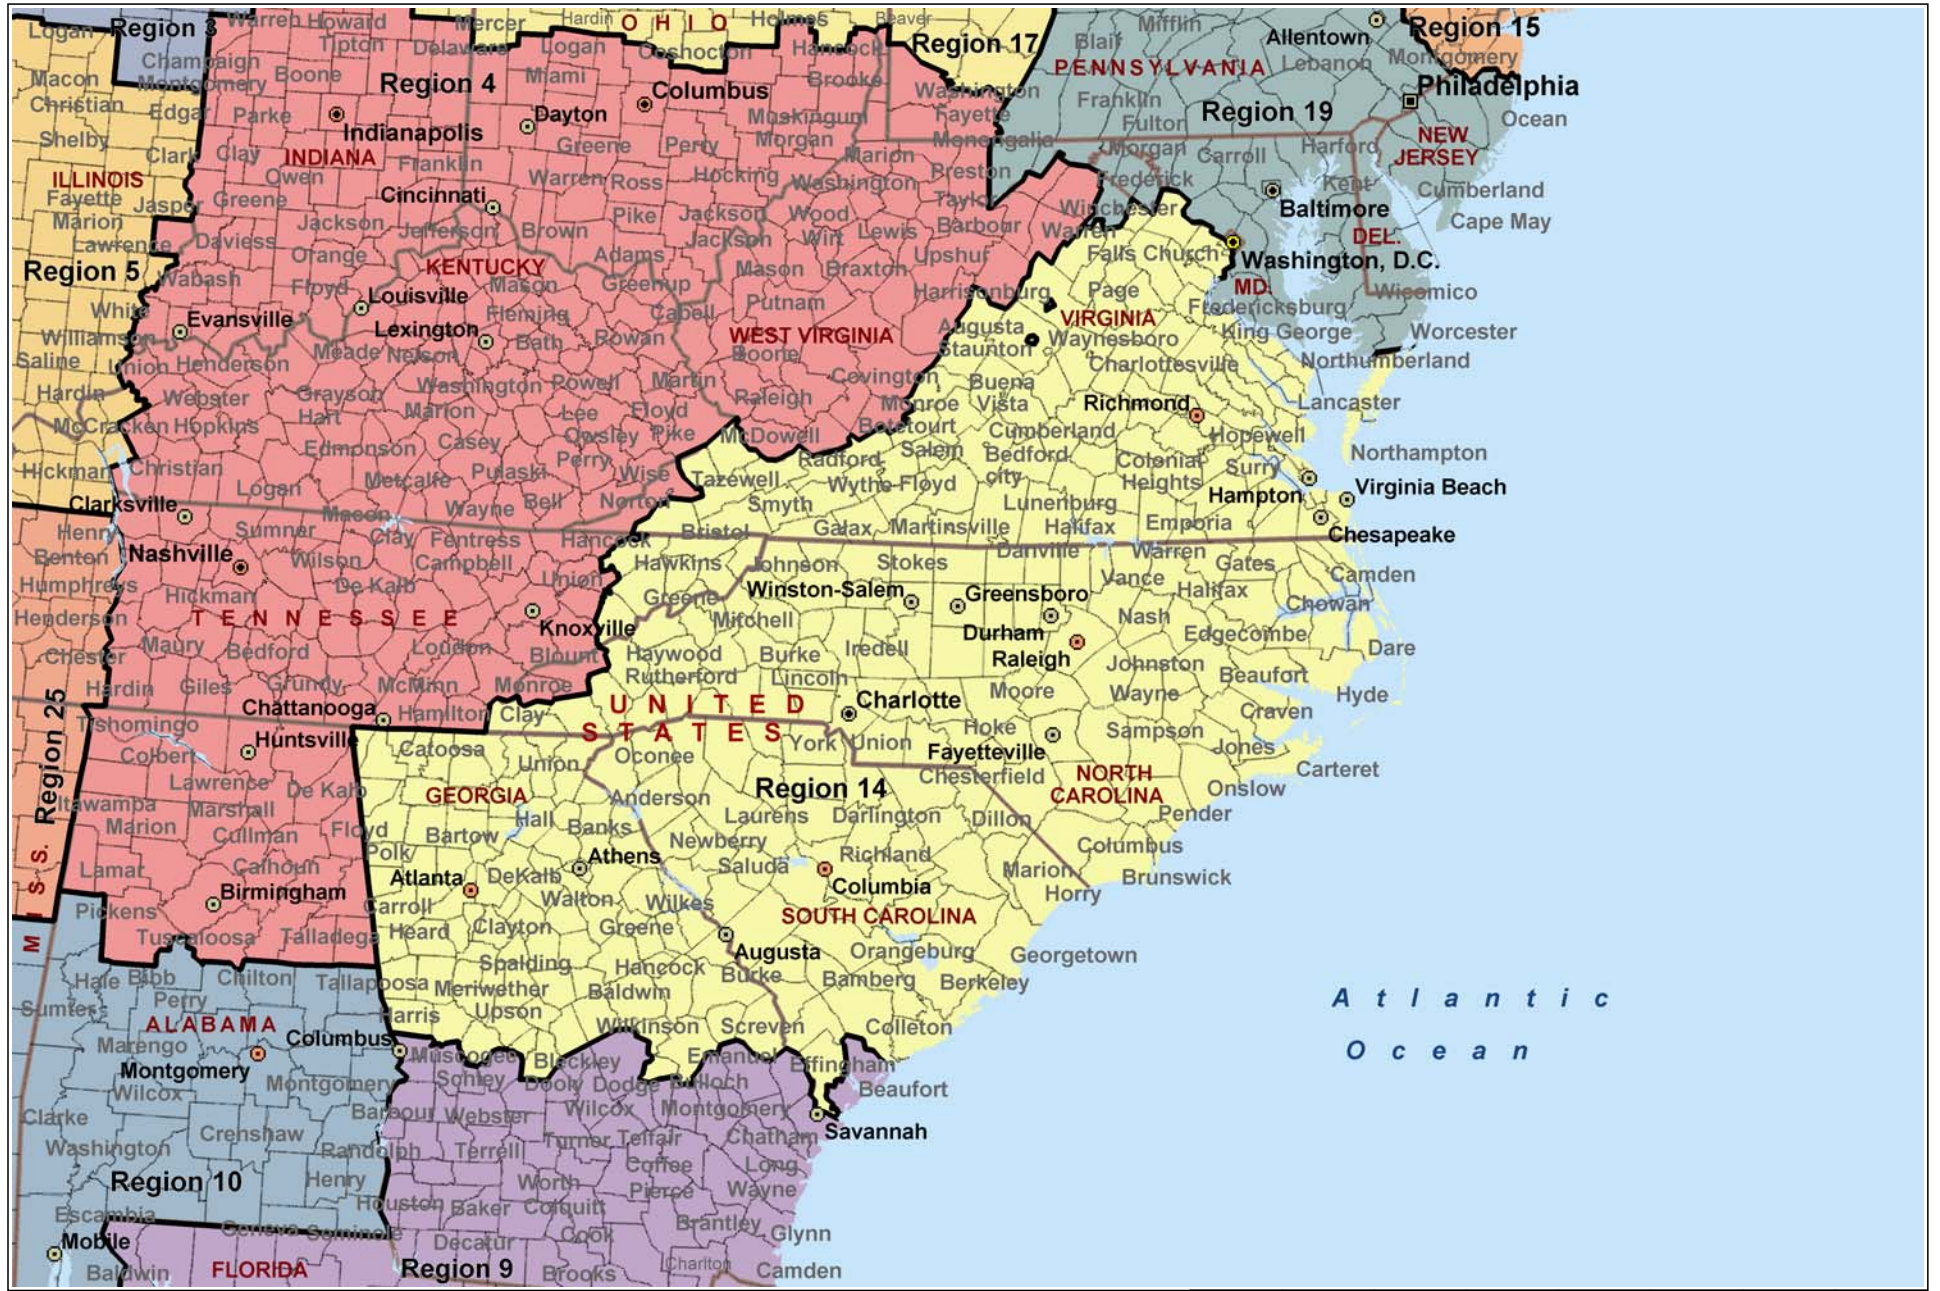

Regional Boundaries Map March 2014

Copyright © and (P) 1988–2009 Microsoft Corporation and/or its suppliers. All rights reserved. <http://www.microsoft.com/mappoint/>
Certain mapping and direction data © 2009 NAVTEQ. All rights reserved. The Data for areas of Canada includes information taken with permission from Canadian authorities, including: © Her Majesty the Queen in Right of Canada, © Queen's Printer for Ontario. NAVTEQ and NAVTEQ ON BOARD are trademarks of NAVTEQ. © 2009 Tele Atlas North America, Inc. All rights reserved. Tele Atlas and Tele Atlas North America are trademarks of Tele Atlas, Inc. © 2009 by Applied Geographic Systems. All rights reserved.