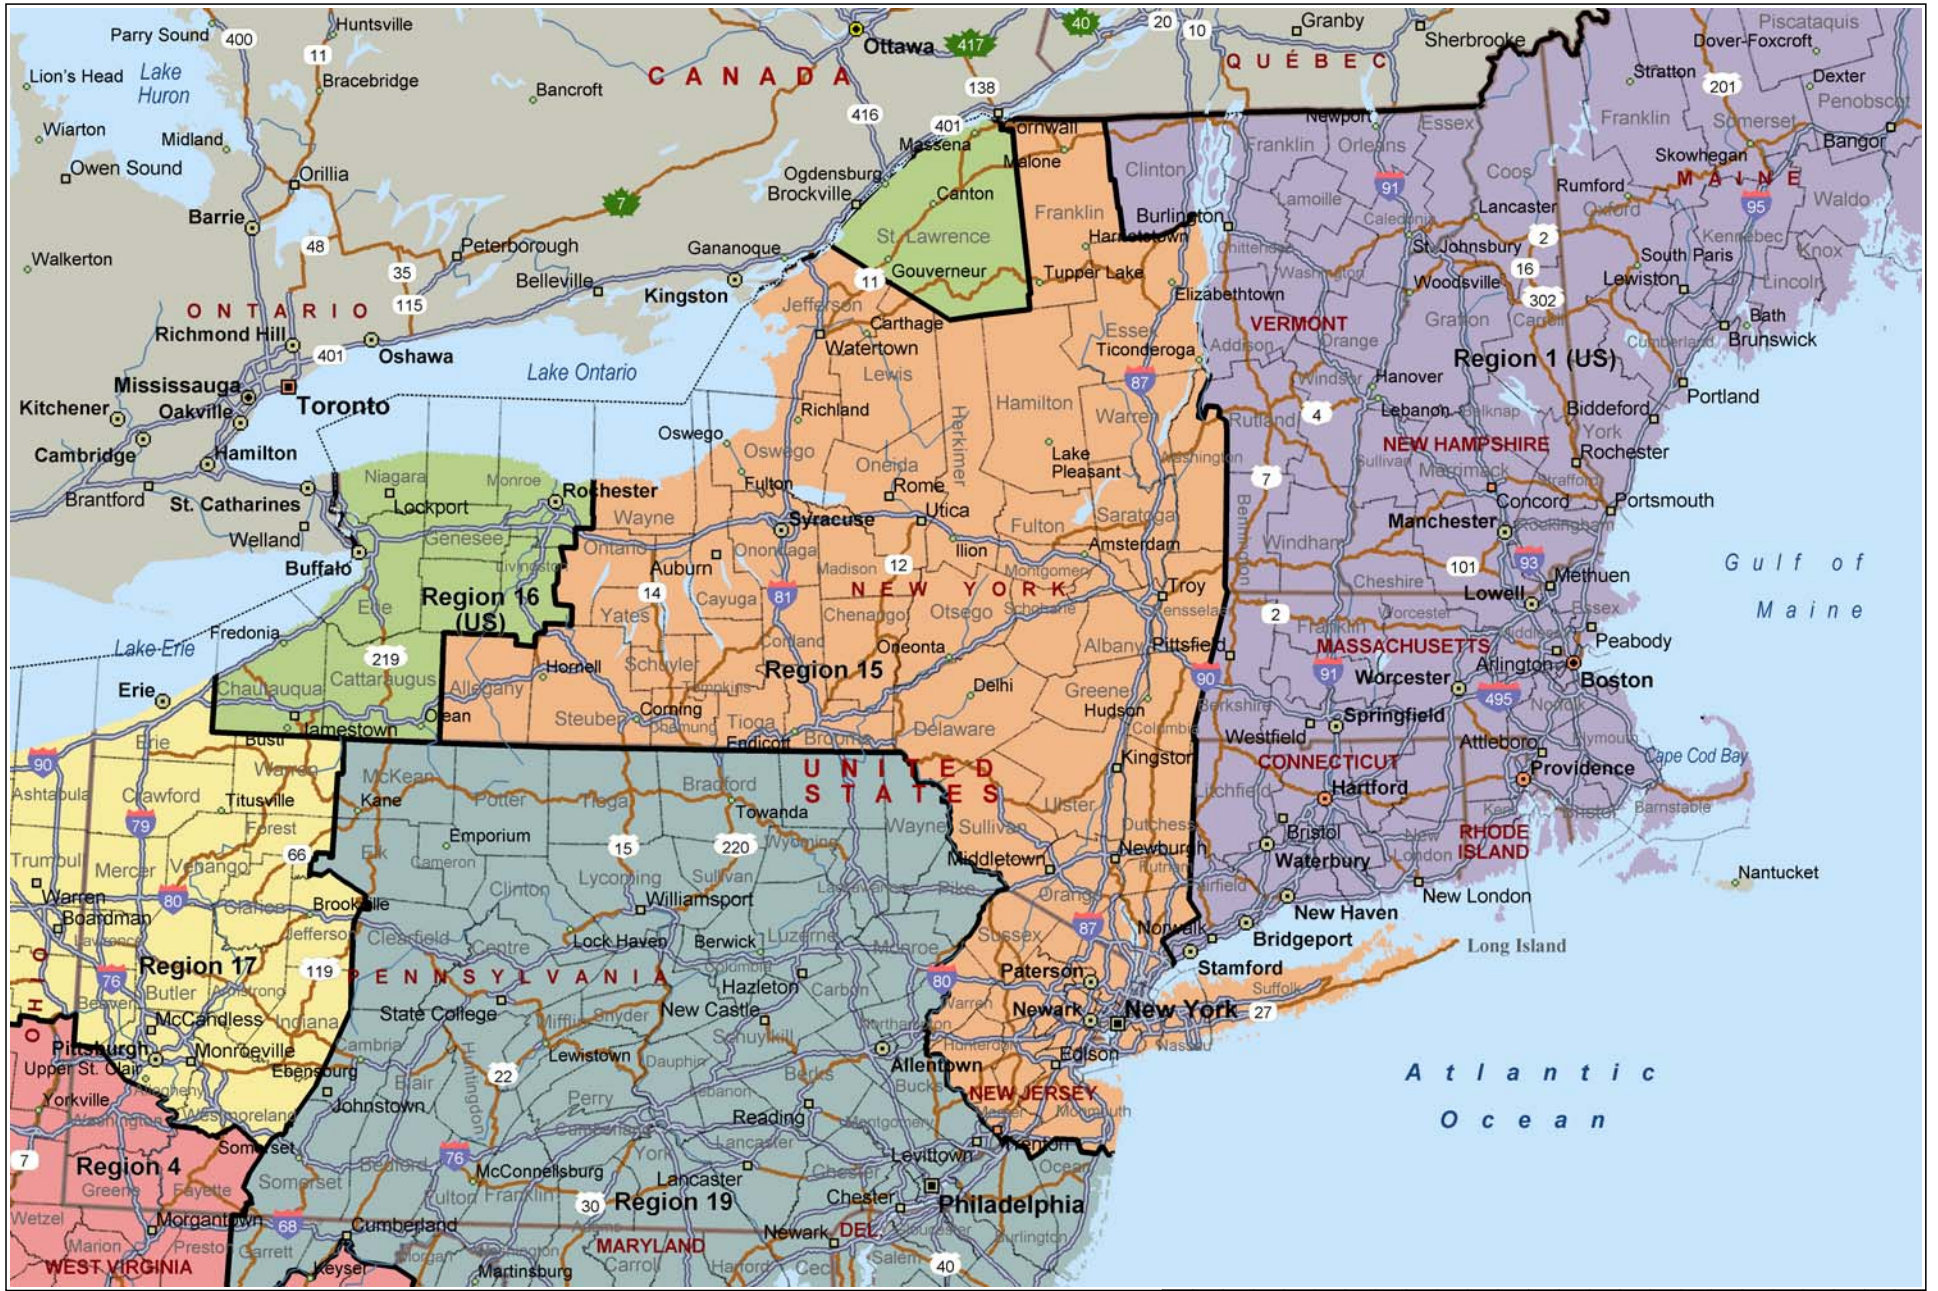

# Regional Boundaries Map

Copyright © and (P) 1988–2009 Microsoft Corporation and/or its suppliers. All rights reserved. <http://www.microsoft.com/mappoint/>  
Certain mapping and direction data © 2009 NAVTEQ. All rights reserved. The Data for areas of Canada includes information taken with permission from Canadian authorities, including: © Her Majesty the Queen in Right of Canada, © Queen's Printer for Ontario. NAVTEQ and NAVTEQ ON BOARD are trademarks of NAVTEQ. © 2009 Tele Atlas North America, Inc. All rights reserved. Tele Atlas and Tele Atlas North America are trademarks of Tele Atlas, Inc. © 2009 by Applied Geographic Systems. All rights reserved.