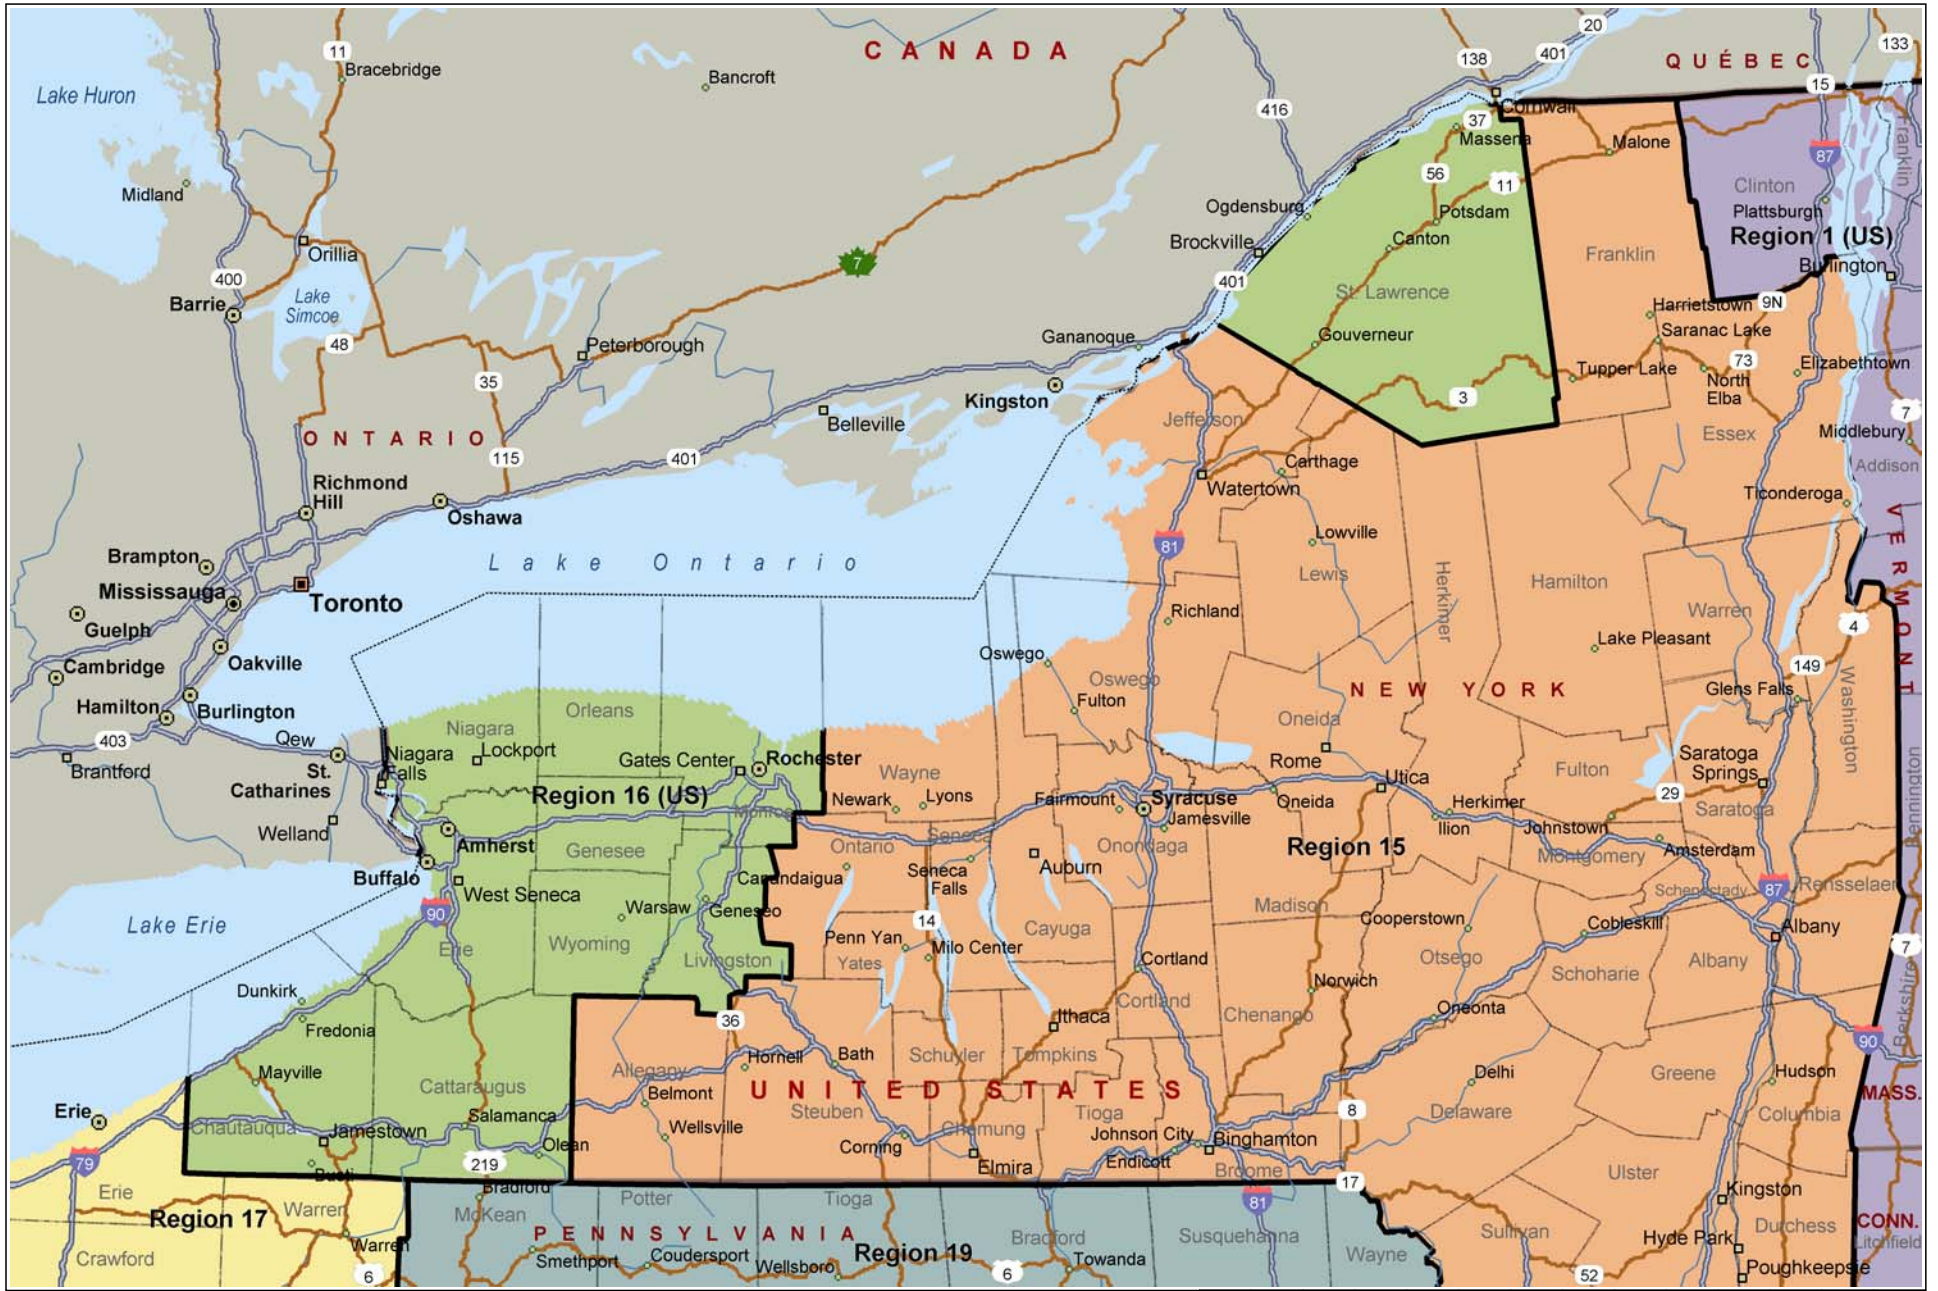

Regional Boundaries Map

Copyright © and (P) 1988–2009 Microsoft Corporation and/or its suppliers. All rights reserved. <http://www.microsoft.com/mappoint/>
Certain mapping and direction data © 2009 NAVTEQ. All rights reserved. The Data for areas of Canada includes information taken with permission from Canadian authorities, including: © Her Majesty the Queen in Right of Canada, © Queen's Printer for Ontario. NAVTEQ and NAVTEQ ON BOARD are trademarks of NAVTEQ. © 2009 Tele Atlas North America, Inc. All rights reserved. Tele Atlas and Tele Atlas North America are trademarks of Tele Atlas, Inc. © 2009 by Applied Geographic Systems. All rights reserved.

CanadaRegions