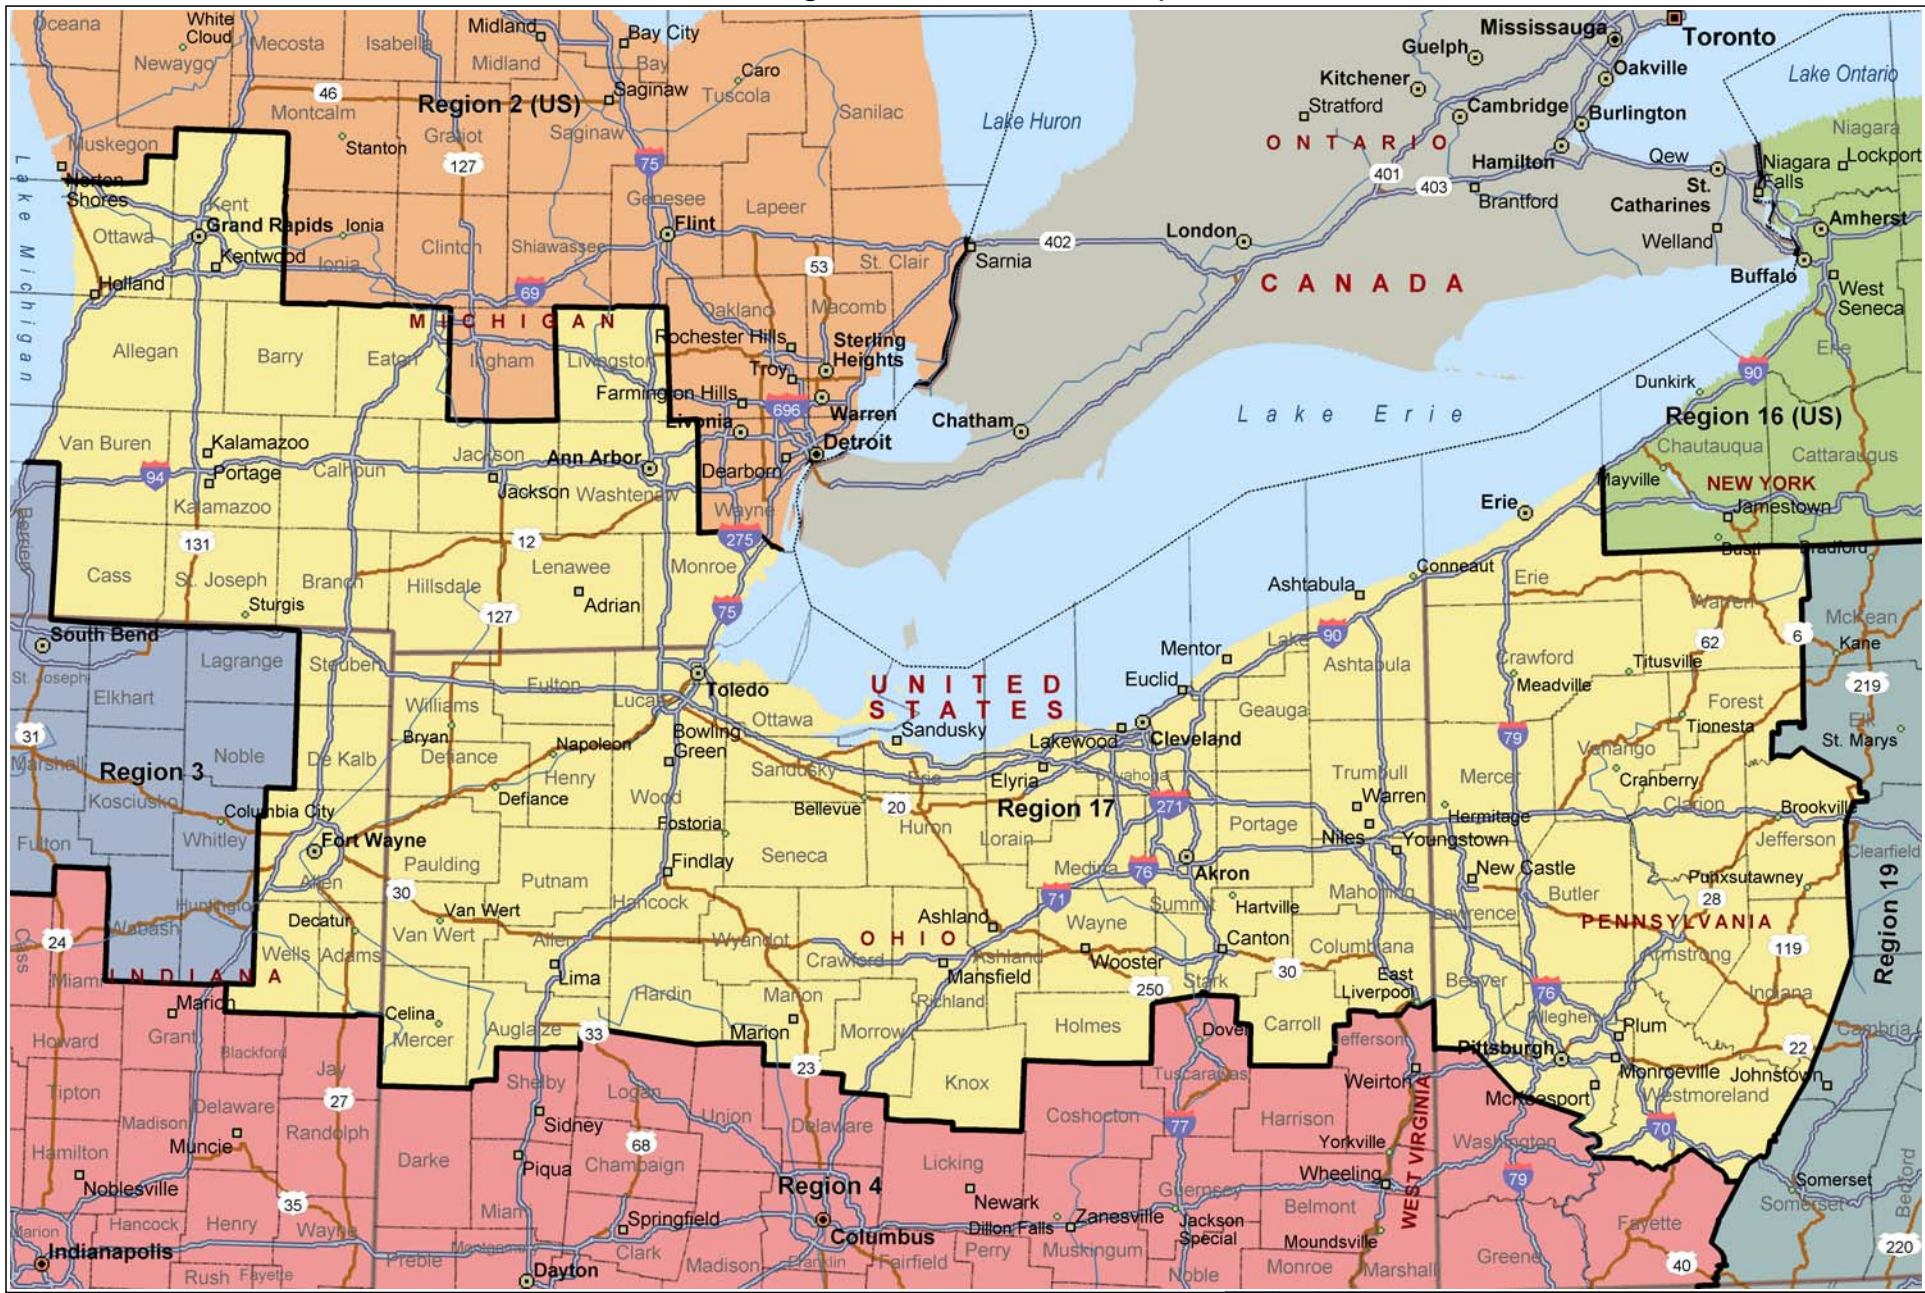

# Regional Boundaries Map

Copyright © and (P) 1988–2009 Microsoft Corporation and/or its suppliers. All rights reserved. <http://www.microsoft.com/mappoint/>  
Certain mapping and direction data © 2009 NAVTEQ. All rights reserved. The Data for areas of Canada includes information taken with permission from Canadian authorities, including: © Her Majesty the Queen in Right of Canada, © Queen's Printer for Ontario. NAVTEQ and NAVTEQ ON BOARD are trademarks of NAVTEQ. © 2009 Tele Atlas North America, Inc. All rights reserved. Tele Atlas and Tele Atlas North America are trademarks of Tele Atlas, Inc. © 2009 by Applied Geographic Systems. All rights reserved.