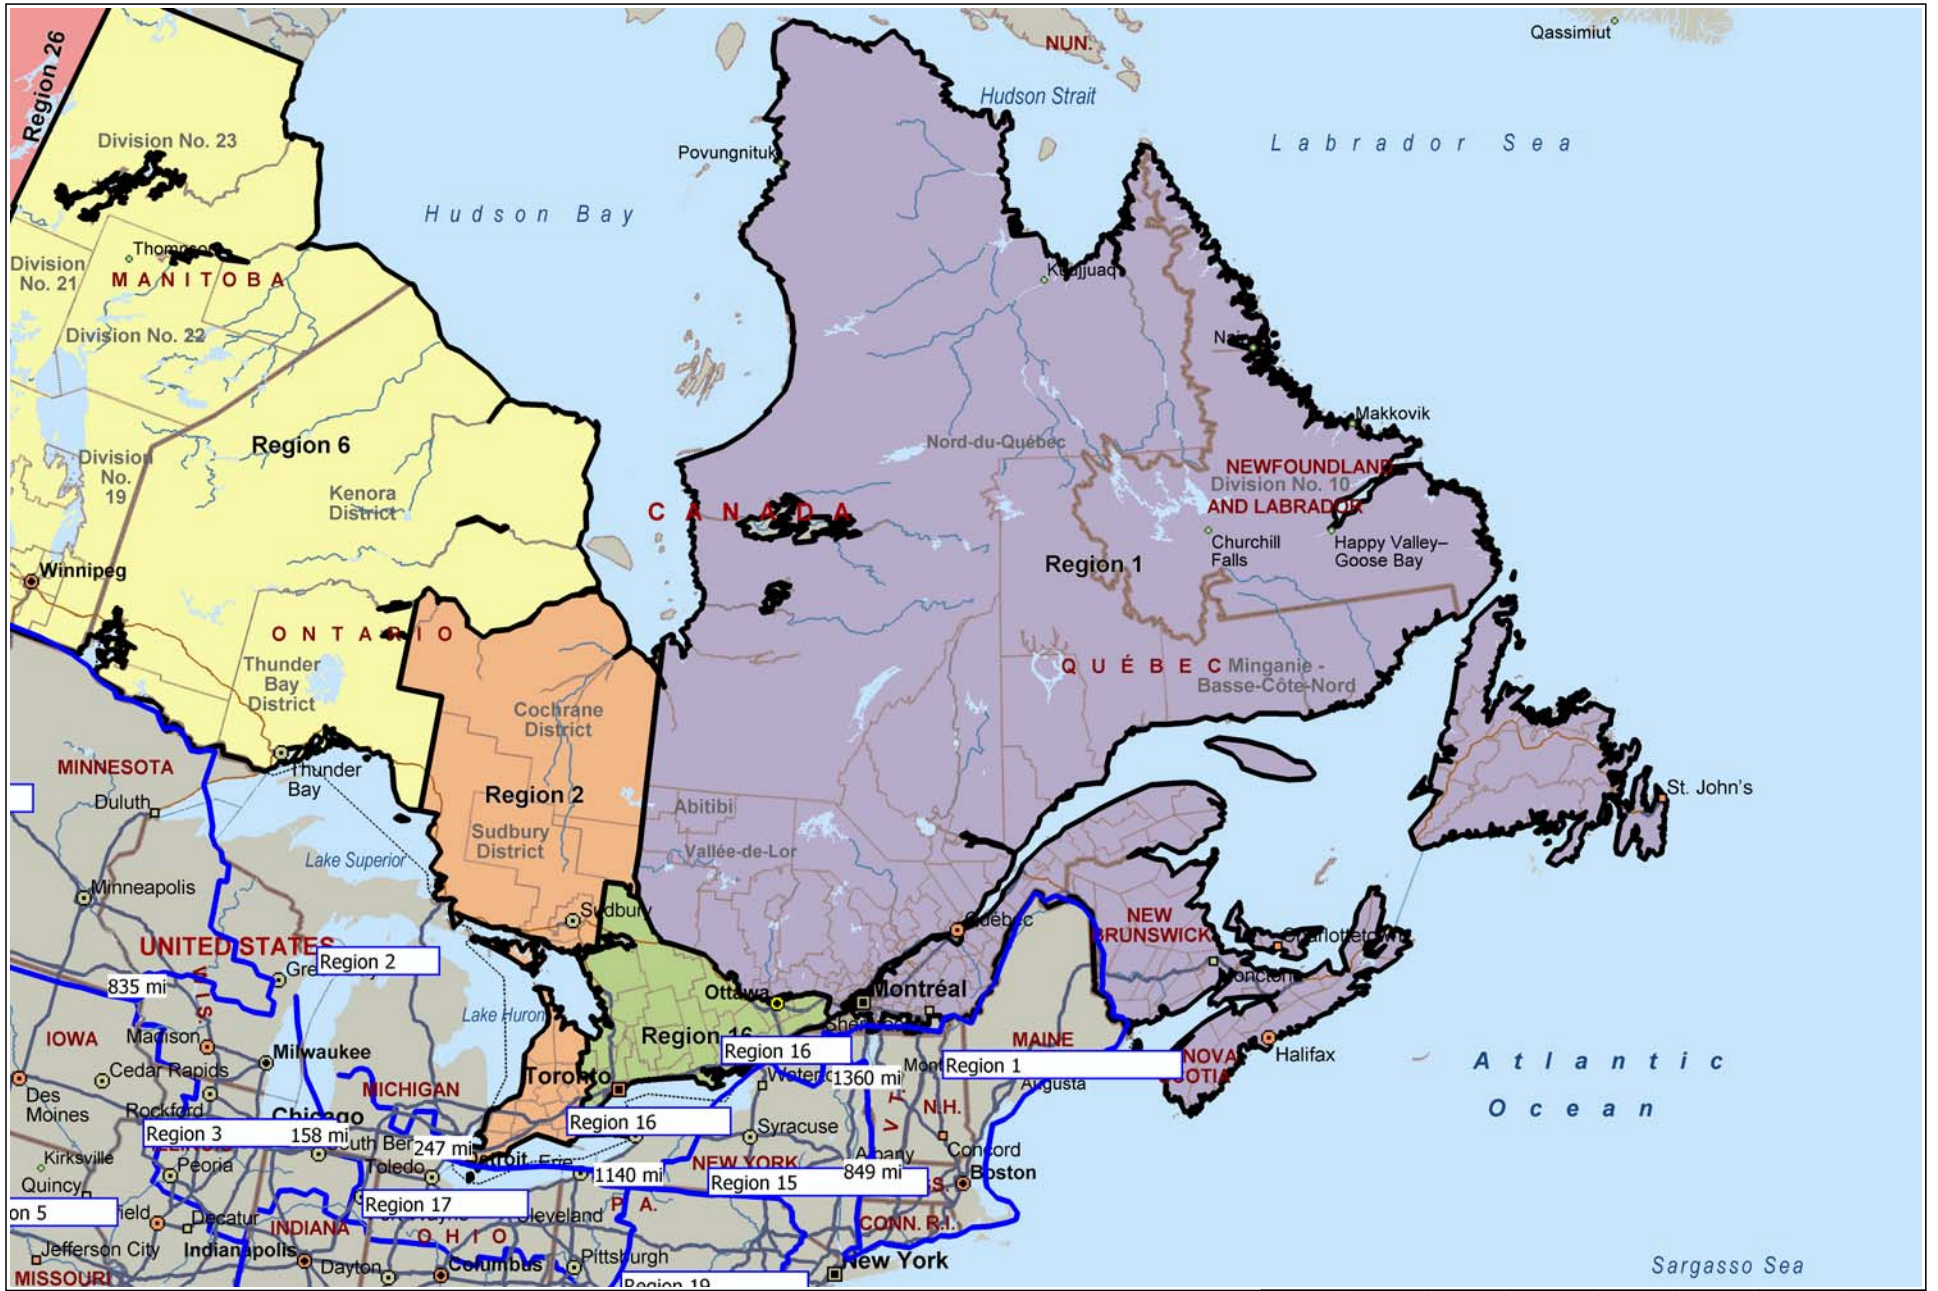

# Regional Boundaries Map

Copyright © and (P) 1988–2009 Microsoft Corporation and/or its suppliers. All rights reserved. <http://www.microsoft.com/mappoint/>  
Certain mapping and direction data © 2009 NAVTEQ. All rights reserved. The Data for areas of Canada includes information taken with permission from Canadian authorities, including: © Her Majesty the Queen in Right of Canada, © Queen's Printer for Ontario. NAVTEQ and NAVTEQ ON BOARD are trademarks of NAVTEQ. © 2009 Tele Atlas North America, Inc. All rights reserved. Tele Atlas and Tele Atlas North America are trademarks of Tele Atlas, Inc. © 2009 by Applied Geographic Systems. All rights reserved.

# CanadaRegions

Copyright © and (P) 1988–2009 Microsoft Corporation and/or its suppliers. All rights reserved. <http://www.microsoft.com/mappoint/>  
 Certain mapping and direction data © 2009 NAVTEQ. All rights reserved. The Data for areas of Canada includes information taken with permission from Canadian authorities, including: © Her Majesty the Queen in Right of Canada, © Queen's Printer for Ontario. NAVTEQ and NAVTEQ ON BOARD are trademarks of NAVTEQ. © 2009 Tele Atlas North America, Inc. All rights reserved. Tele Atlas and Tele Atlas North America are trademarks of Tele Atlas, Inc. © 2009 by Applied Geographic Systems. All rights reserved.