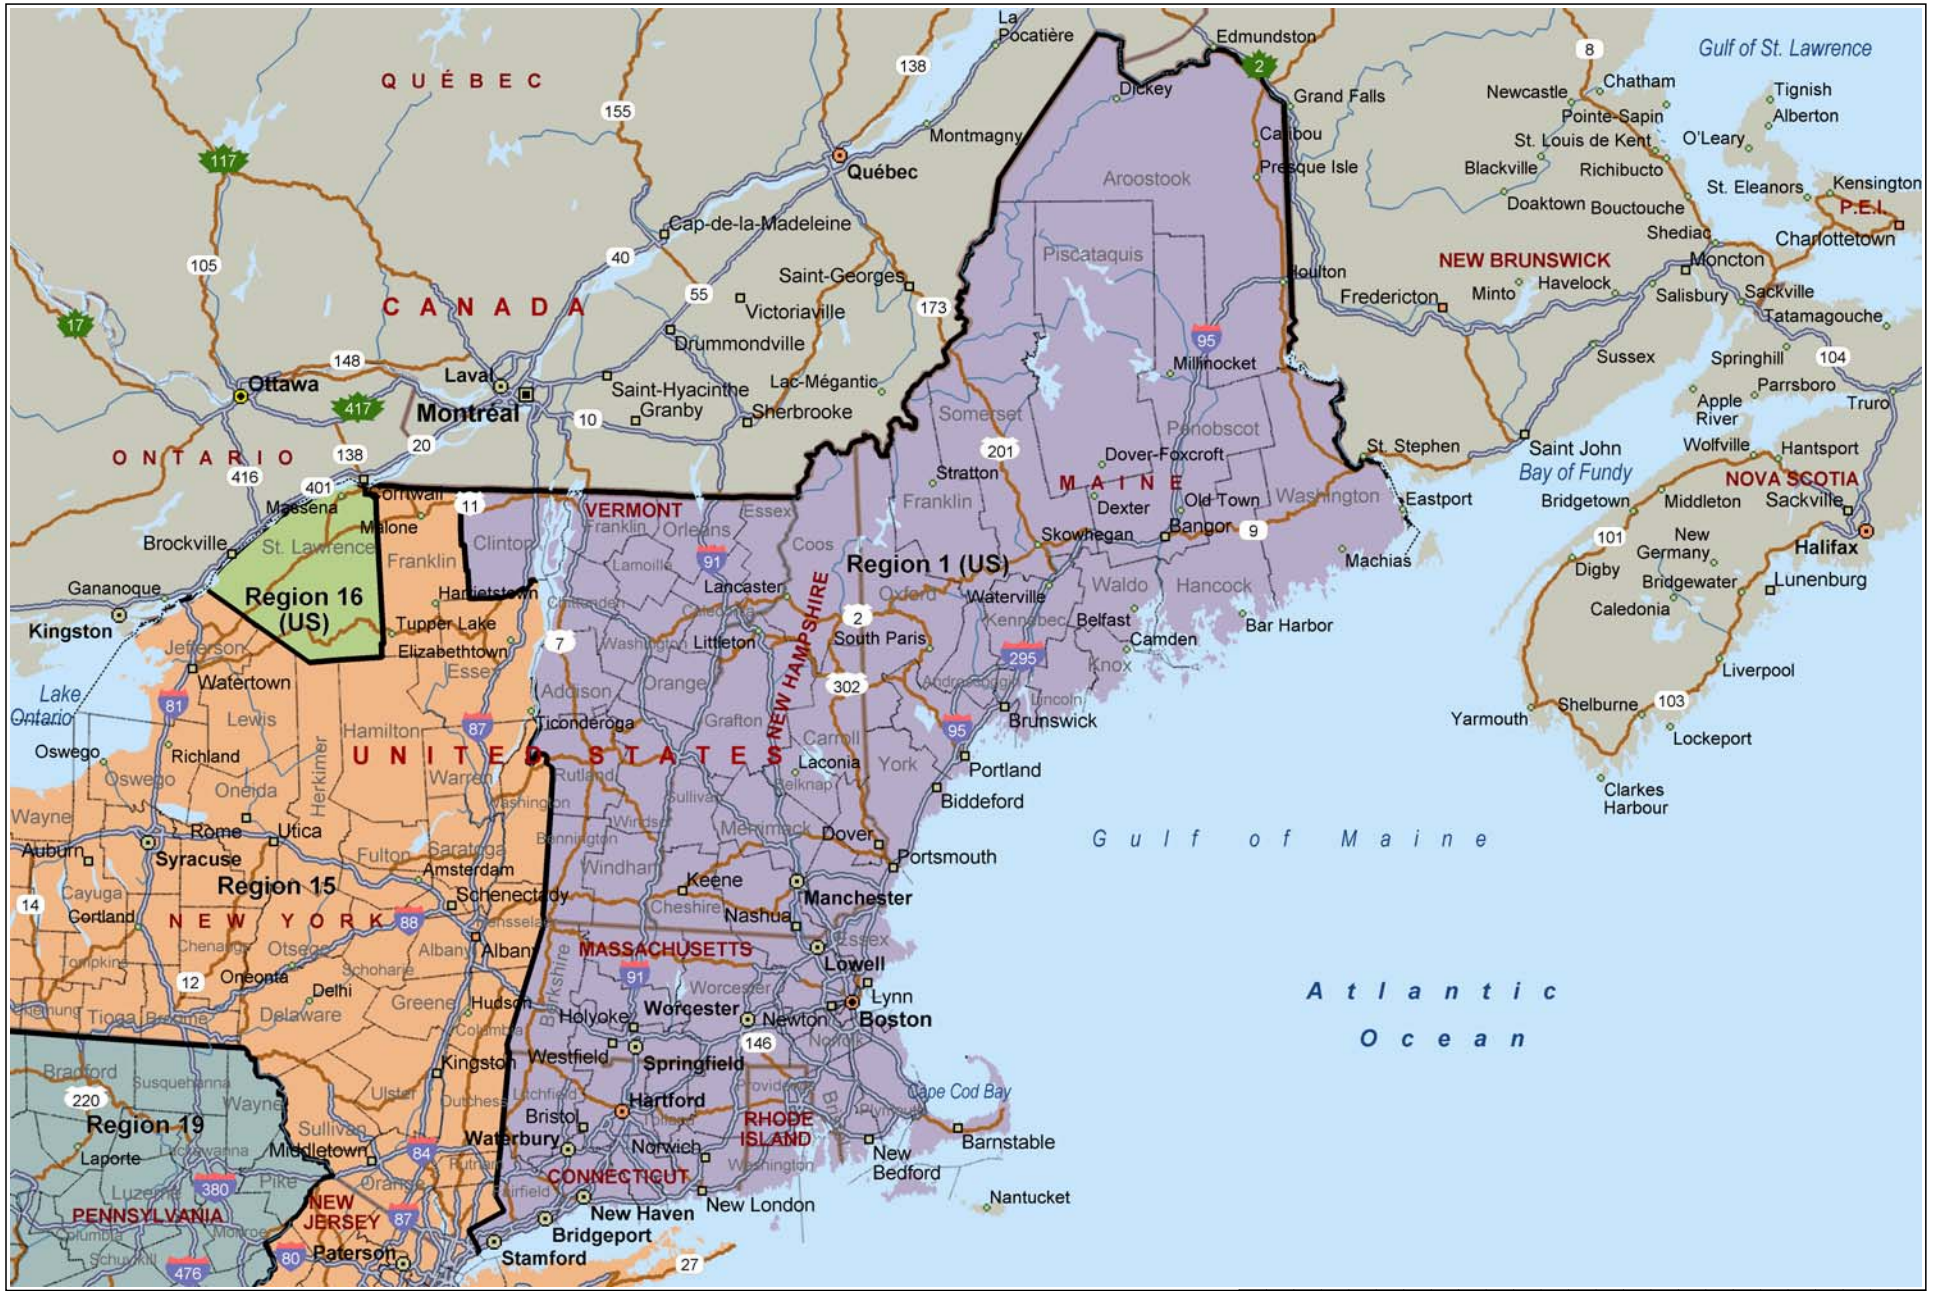

# Regional Boundaries Map

Copyright © and (P) 1988–2009 Microsoft Corporation and/or its suppliers. All rights reserved. <http://www.microsoft.com/mappoint/>  
Certain mapping and direction data © 2009 NAVTEQ. All rights reserved. The Data for areas of Canada includes information taken with permission from Canadian authorities, including: © Her Majesty the Queen in Right of Canada, © Queen's Printer for Ontario. NAVTEQ and NAVTEQ ON BOARD are trademarks of NAVTEQ. © 2009 Tele Atlas North America, Inc. All rights reserved. Tele Atlas and Tele Atlas North America are trademarks of Tele Atlas, Inc. © 2009 by Applied Geographic Systems. All rights reserved.

# CanadaRegions

Copyright © and (P) 1988–2009 Microsoft Corporation and/or its suppliers. All rights reserved. <http://www.microsoft.com/mappoint/>  
 Certain mapping and direction data © 2009 NAVTEQ. All rights reserved. The Data for areas of Canada includes information taken with permission from Canadian authorities, including: © Her Majesty the Queen in Right of Canada, © Queen's Printer for Ontario. NAVTEQ and NAVTEQ ON BOARD are trademarks of NAVTEQ. © 2009 Tele Atlas North America, Inc. All rights reserved. Tele Atlas and Tele Atlas North America are trademarks of Tele Atlas, Inc. © 2009 by Applied Geographic Systems. All rights reserved.