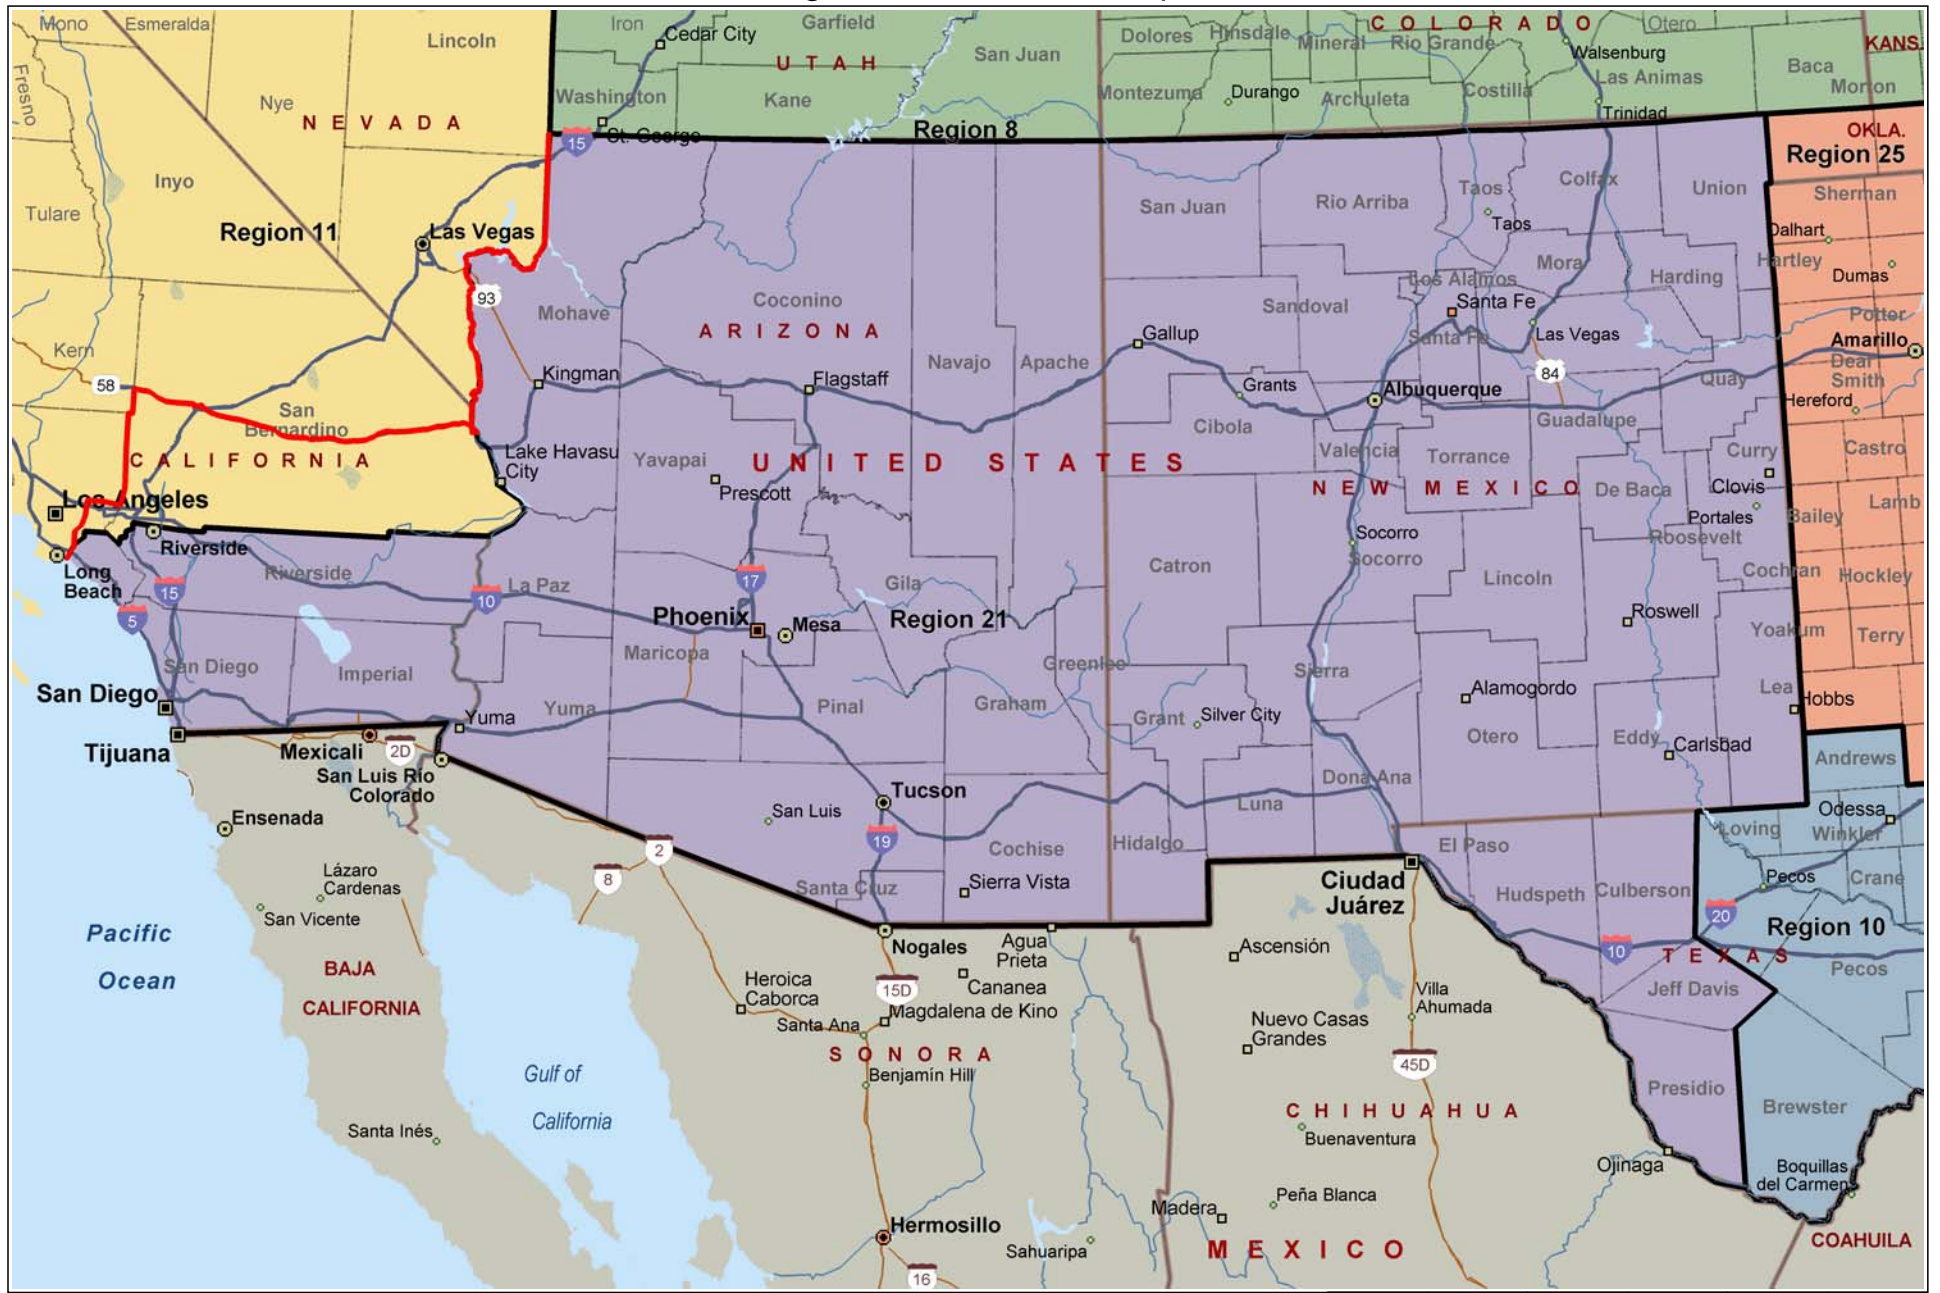

# Regional Boundaries Map

0 mi 100 200 300

Copyright © and (P) 1988–2009 Microsoft Corporation and/or its suppliers. All rights reserved. <http://www.microsoft.com/mappoint/>  
 Certain mapping and direction data © 2009 NAVTEQ. All rights reserved. The Data for areas of Canada includes information taken with permission from Canadian authorities, including: © Her Majesty the Queen in Right of Canada, © Queen's Printer for Ontario. NAVTEQ and NAVTEQ ON BOARD are trademarks of NAVTEQ. © 2009 Tele Atlas North America, Inc. All rights reserved. Tele Atlas and Tele Atlas North America are trademarks of Tele Atlas, Inc. © 2009 by Applied Geographic Systems. All rights reserved.