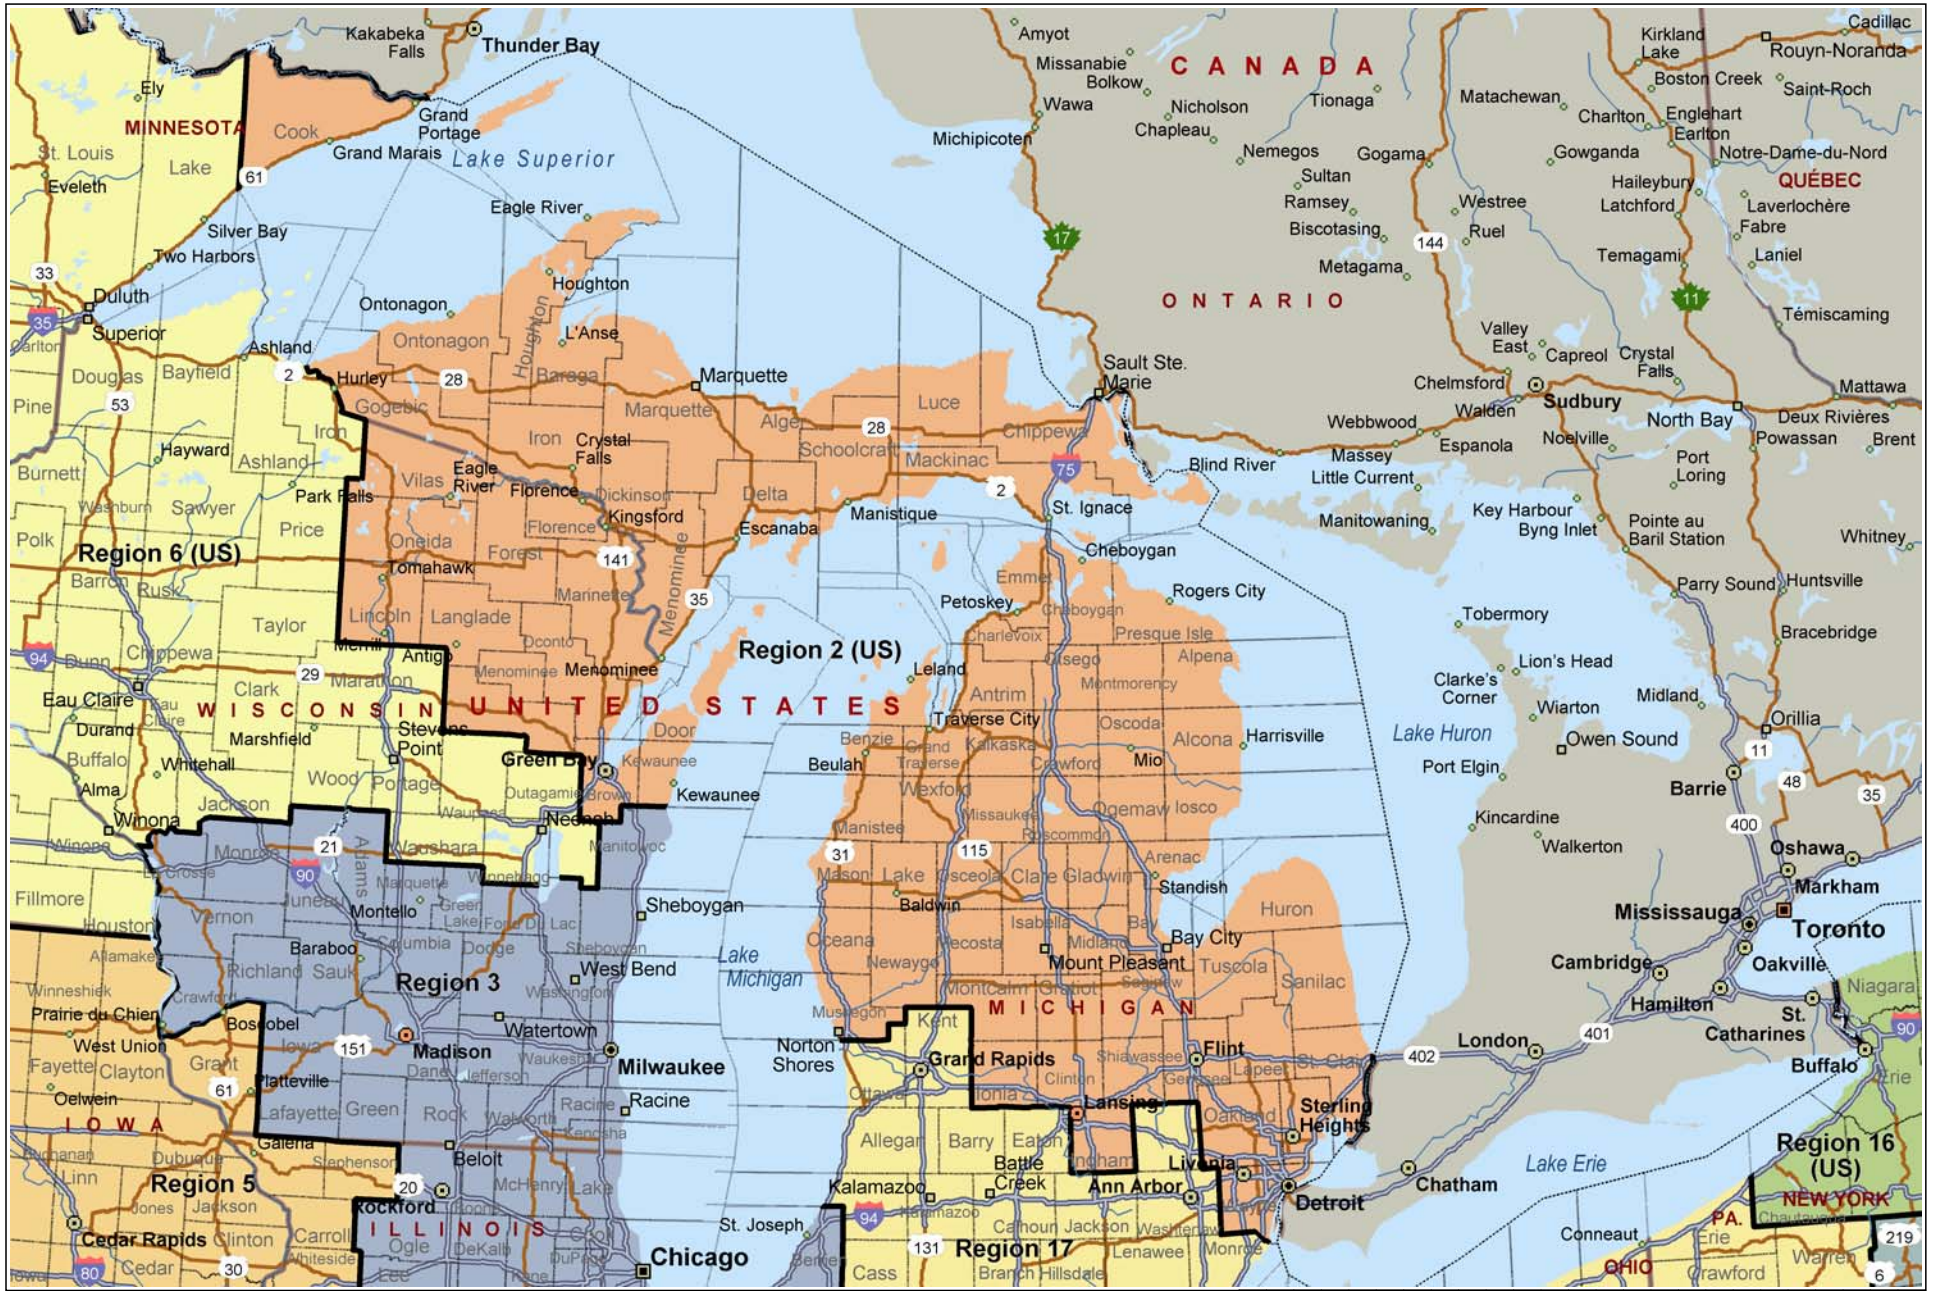

Regional Boundaries Map

CanadaRegions

Copyright © and (P) 1988–2009 Microsoft Corporation and/or its suppliers. All rights reserved. <http://www.microsoft.com/mappoint/>
 Certain mapping and direction data © 2009 NAVTEQ. All rights reserved. The Data for areas of Canada includes information taken with permission from Canadian authorities, including: © Her Majesty the Queen in Right of Canada, © Queen's Printer for Ontario. NAVTEQ and NAVTEQ ON BOARD are trademarks of NAVTEQ. © 2009 Tele Atlas North America, Inc. All rights reserved. Tele Atlas and Tele Atlas North America are trademarks of Tele Atlas, Inc. © 2009 by Applied Geographic Systems. All rights reserved.