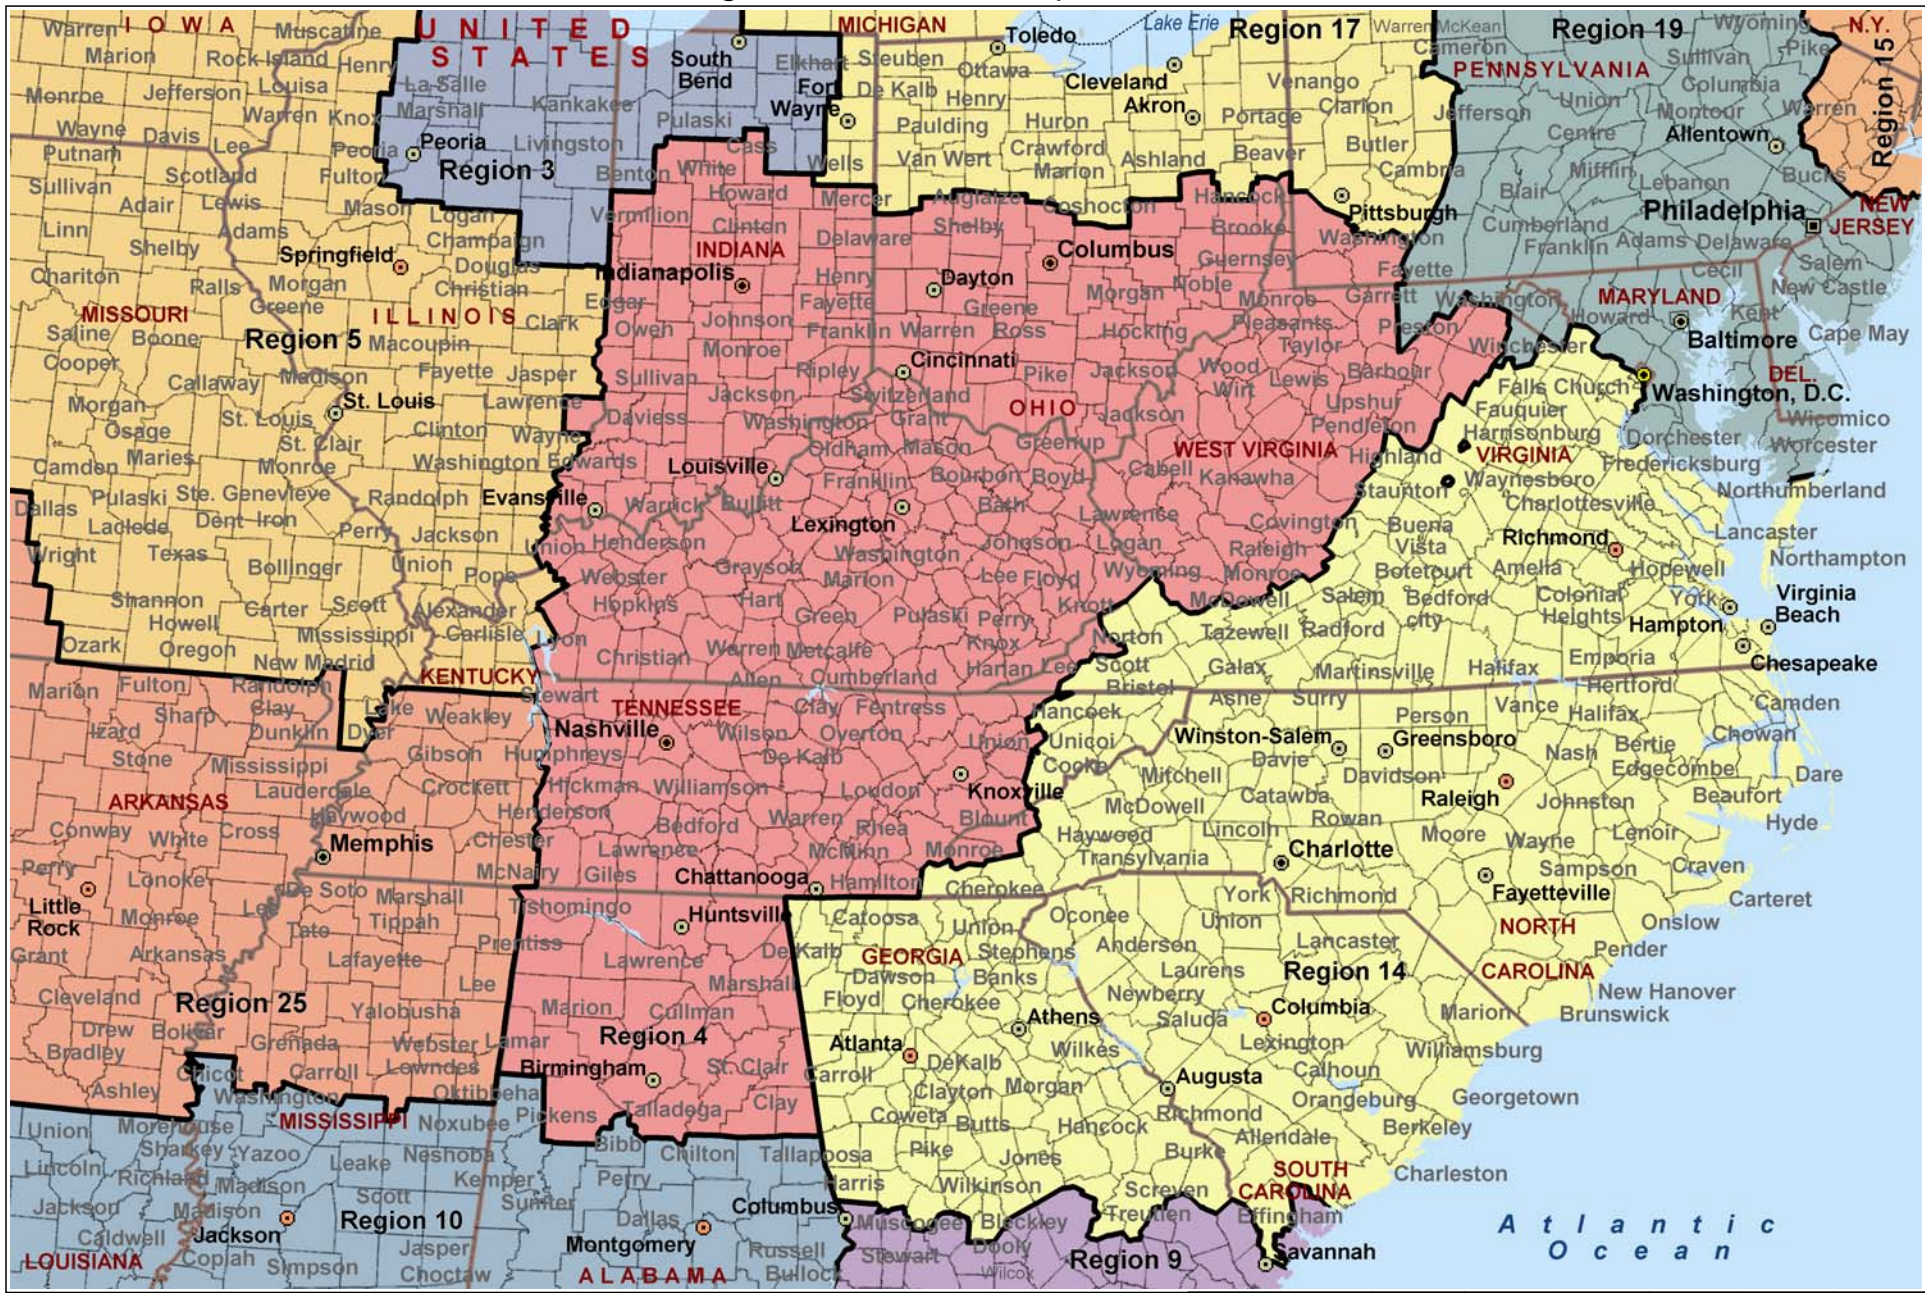

RegionalBoundariesMapMarch2014

Copyright © and (P) 1988–2009 Microsoft Corporation and/or its suppliers. All rights reserved. <http://www.microsoft.com/mappoint/>
Certain mapping and direction data © 2009 NAVTEQ. All rights reserved. The Data for areas of Canada includes information taken with permission from Canadian authorities, including: © Her Majesty the Queen in Right of Canada, © Queen's Printer for Ontario. NAVTEQ and NAVTEQ ON BOARD are trademarks of NAVTEQ. © 2009 Tele Atlas North America, Inc. All rights reserved. Tele Atlas and Tele Atlas North America are trademarks of Tele Atlas, Inc. © 2009 by Applied Geographic Systems. All rights reserved.