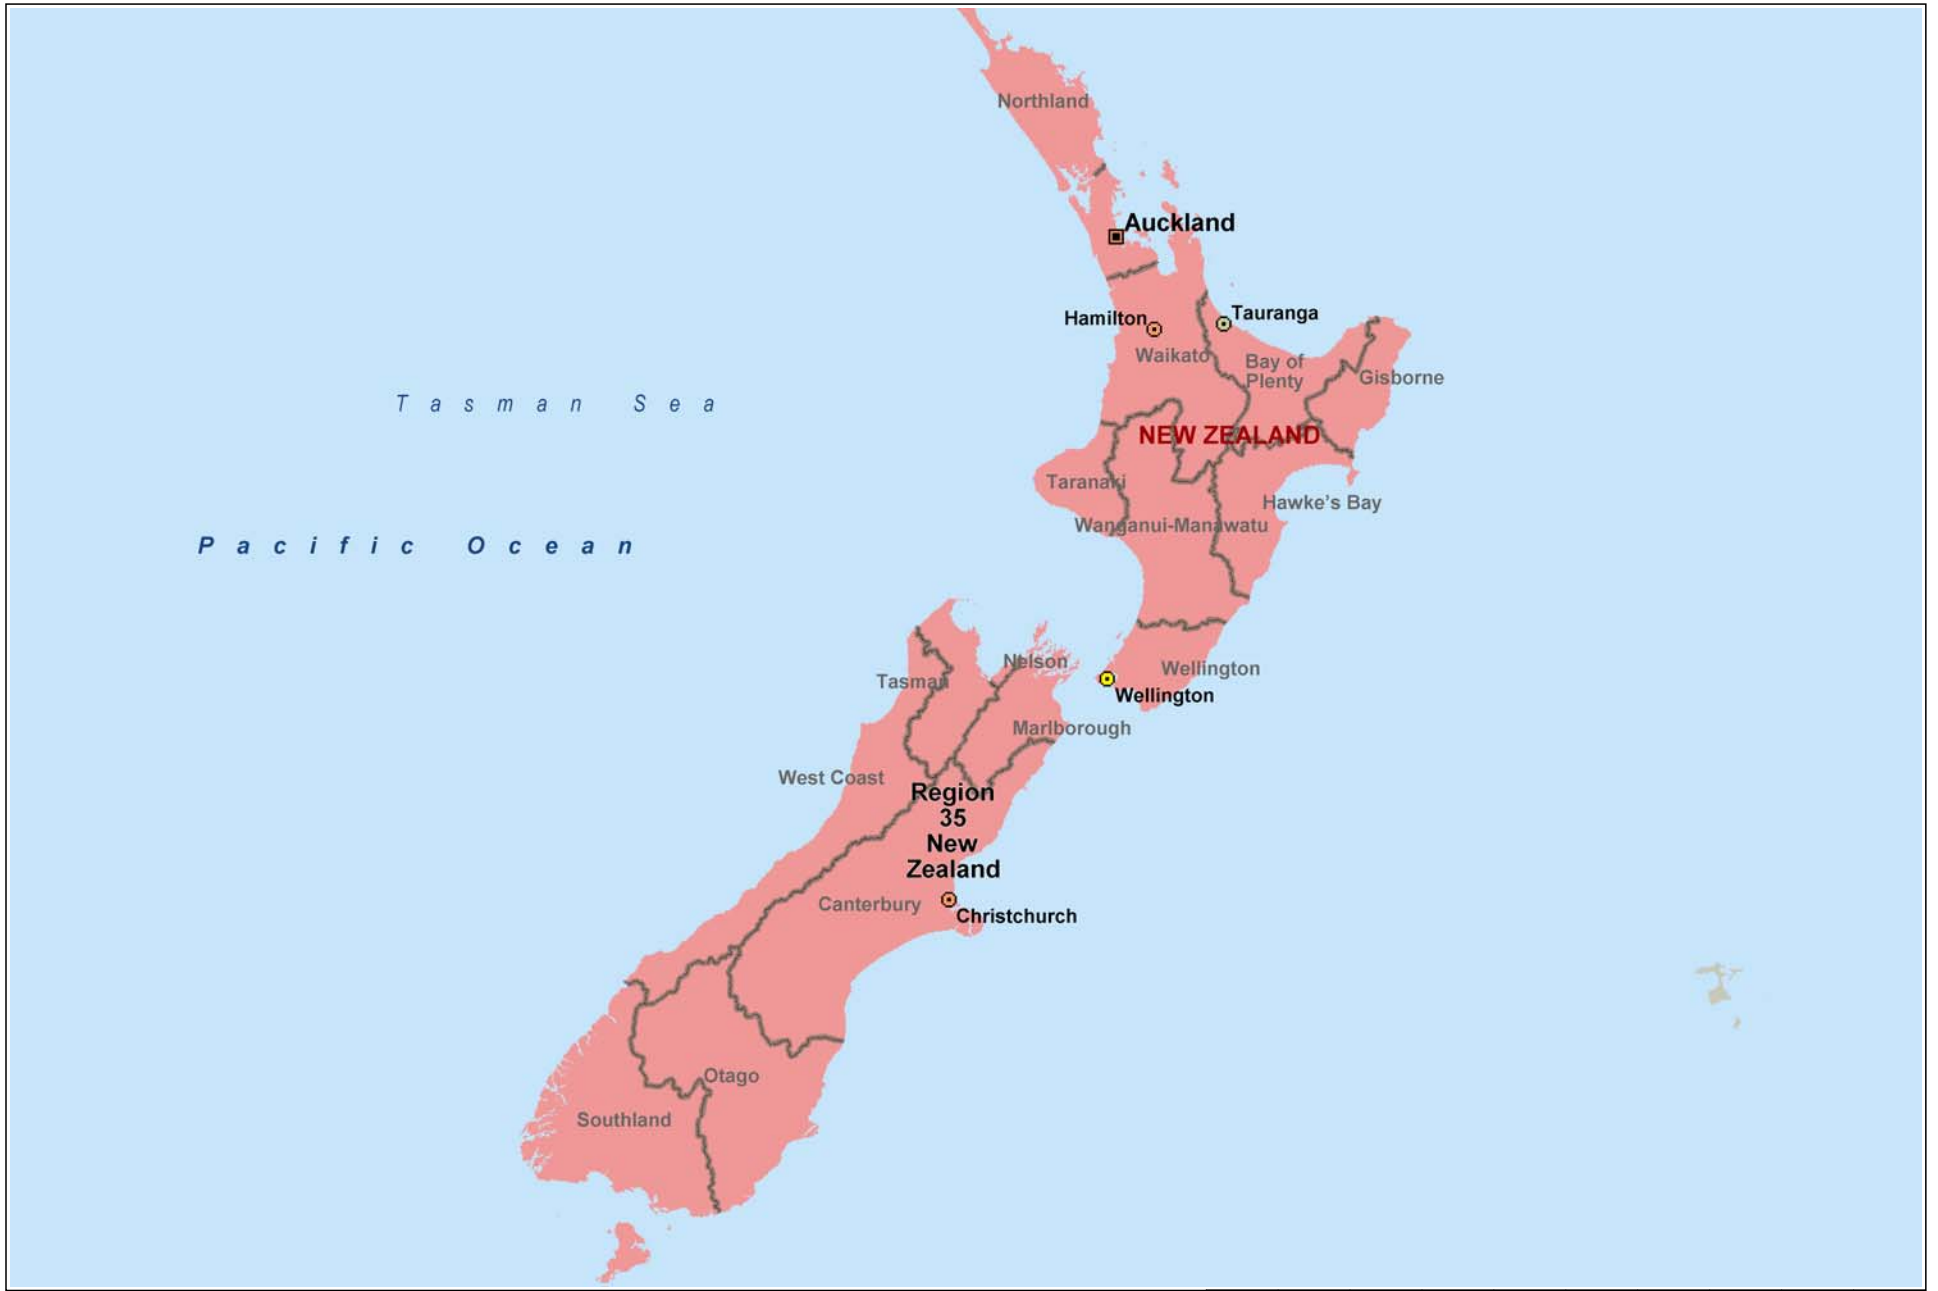

Region 35 New Zealand

Copyright © and (P) 1988–2009 Microsoft Corporation and/or its suppliers. All rights reserved. <http://www.microsoft.com/mappoint/>
Certain mapping and direction data © 2009 NAVTEQ. All rights reserved. The Data for areas of Canada includes information taken with permission from Canadian authorities, including: © Her Majesty the Queen in Right of Canada, © Queen's Printer for Ontario. NAVTEQ and NAVTEQ ON BOARD are trademarks of NAVTEQ. © 2009 Tele Atlas North America, Inc. All rights reserved. Tele Atlas and Tele Atlas North America are trademarks of Tele Atlas, Inc. © 2009 by Applied Geographic Systems. All rights reserved.