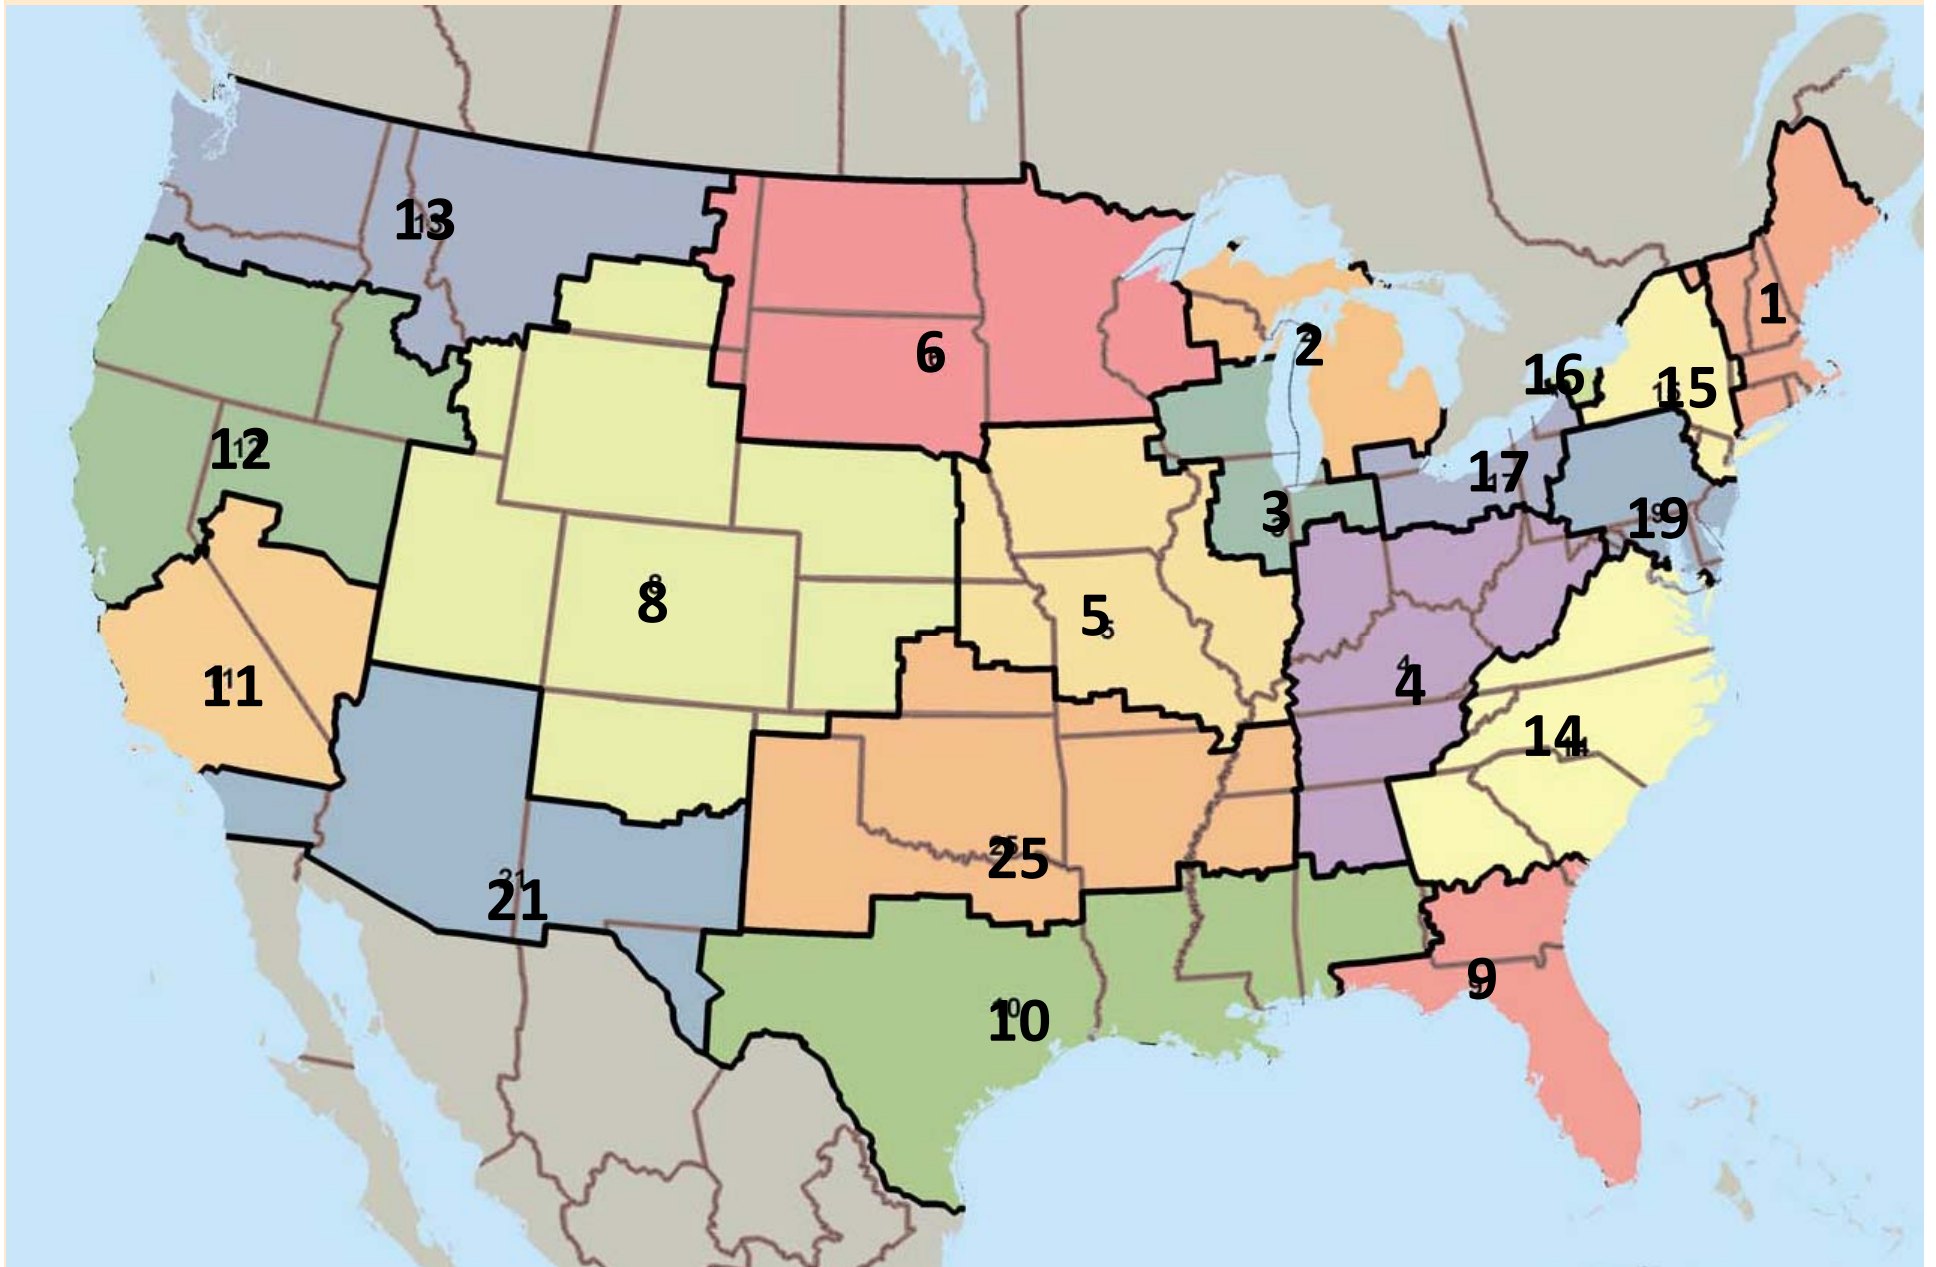

NEW NORTH-AMERICAN REGIONAL MAP

Contiguous United States – New Boundaries

Contiguous US with State Borders

Canadian Provinces

International Regions

- **Region #30 Satellite Area**

All countries outside of the U.S.A., Canada, England, Ireland, Netherlands, Scotland, Wales, Sweden, Finland, Australia and New Zealand

- **Region #31 Quartet of Nations**

Countries: England, Ireland, Netherlands, Scotland and Wales)

- **Region #32 Nordic Light**

Countries: Finland and Sweden

- **Region #34 Southern Cross**

Country: Australia

- **Region #35 New Zealand**

Country: New Zealand