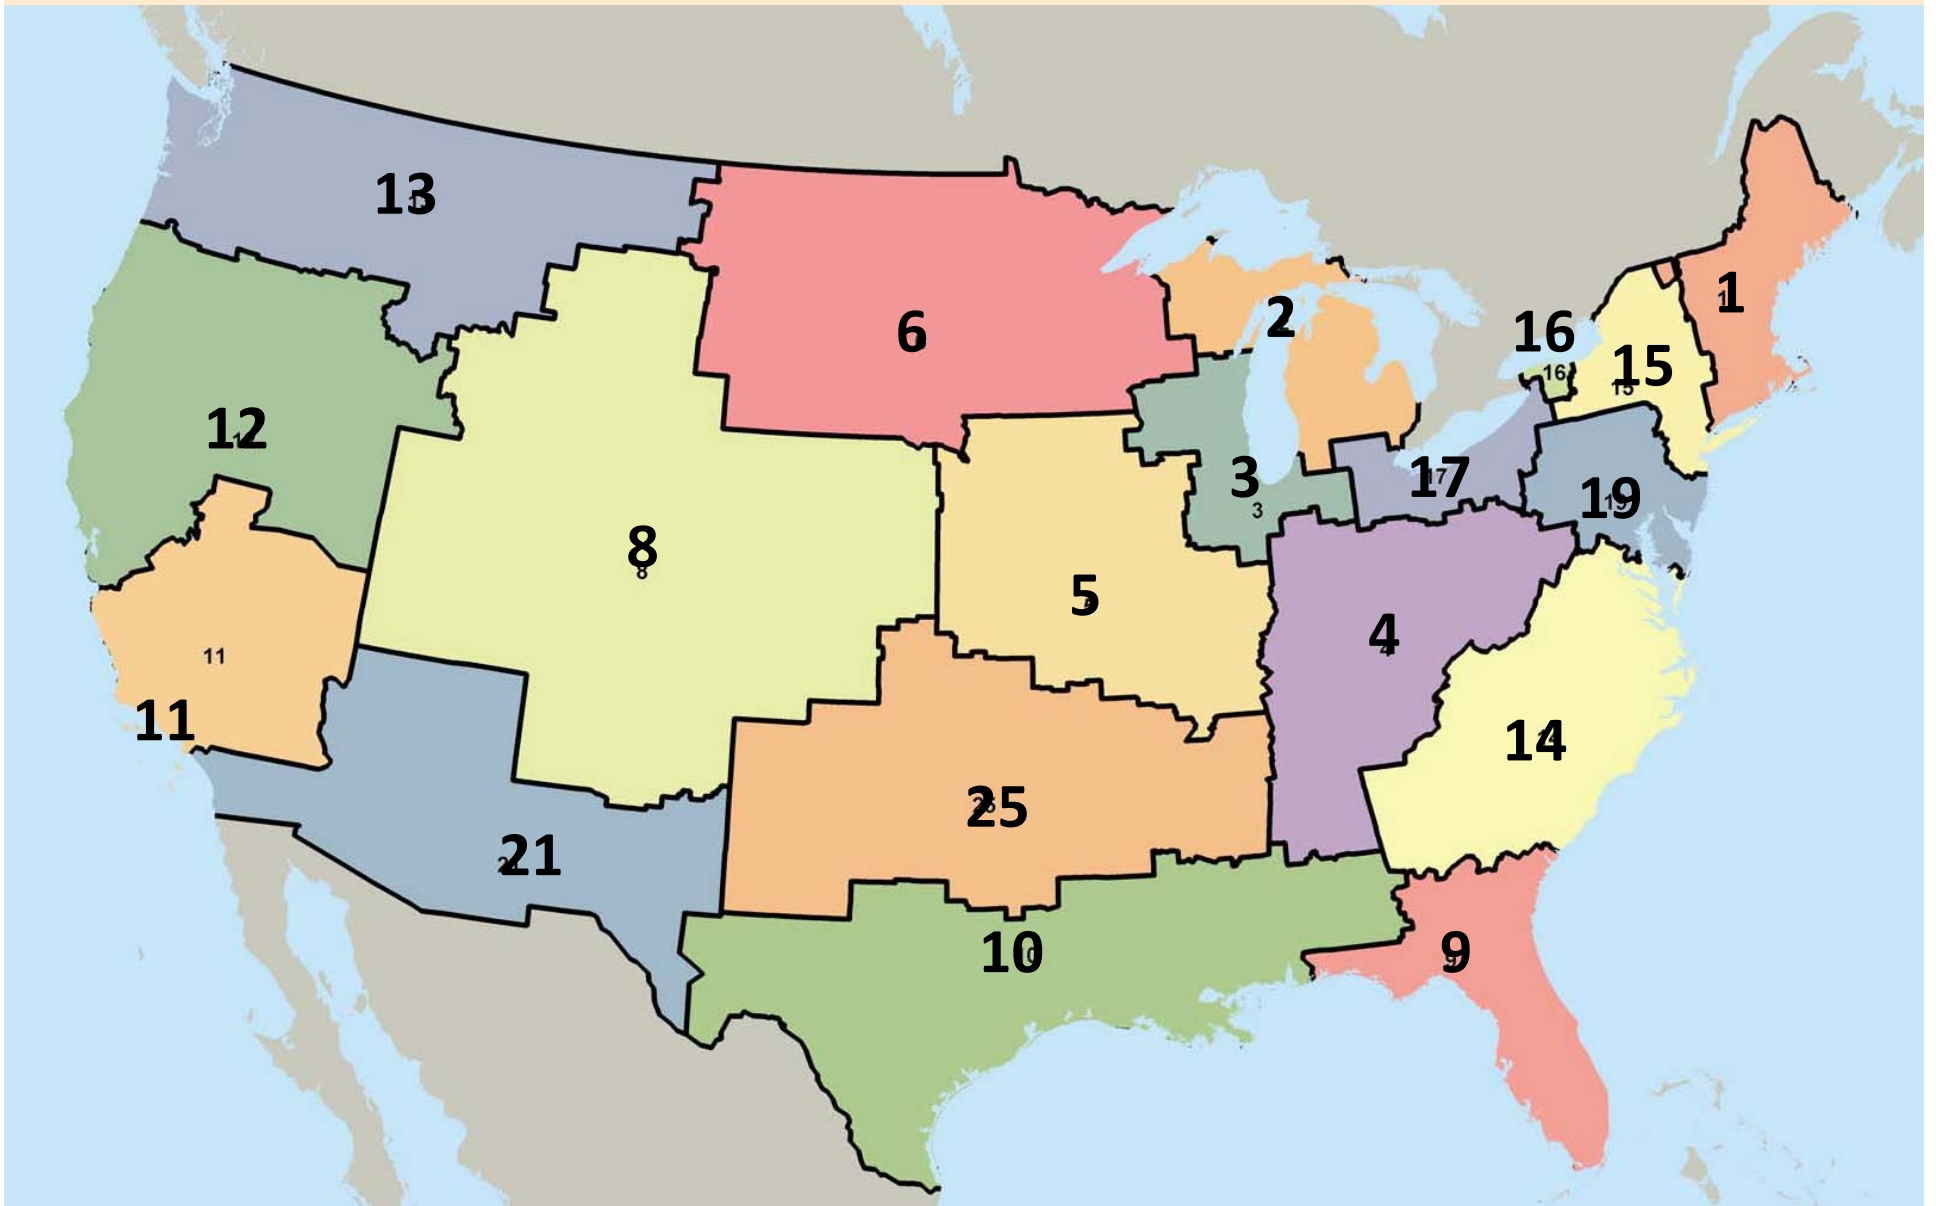

NEW NORTH-AMERICAN REGIONAL MAP

Contiguous United States – New Boundaries

Contiguous US with State Borders

Canadian Provinces

International Regions

- **Region #30 Satellite Area**

All countries outside of the U.S.A., Canada, England, Ireland, Netherlands, Scotland, Wales, Sweden, Finland, Australia and New Zealand

- **Region #31 Quartet of Nations**

Countries: England, Ireland, Netherlands, Scotland and Wales)

- **Region #32 Nordic Light**

Countries: Finland and Sweden

- **Region #34 Southern Cross**

Country: Australia

- **Region #35 New Zealand**

Country: New Zealand