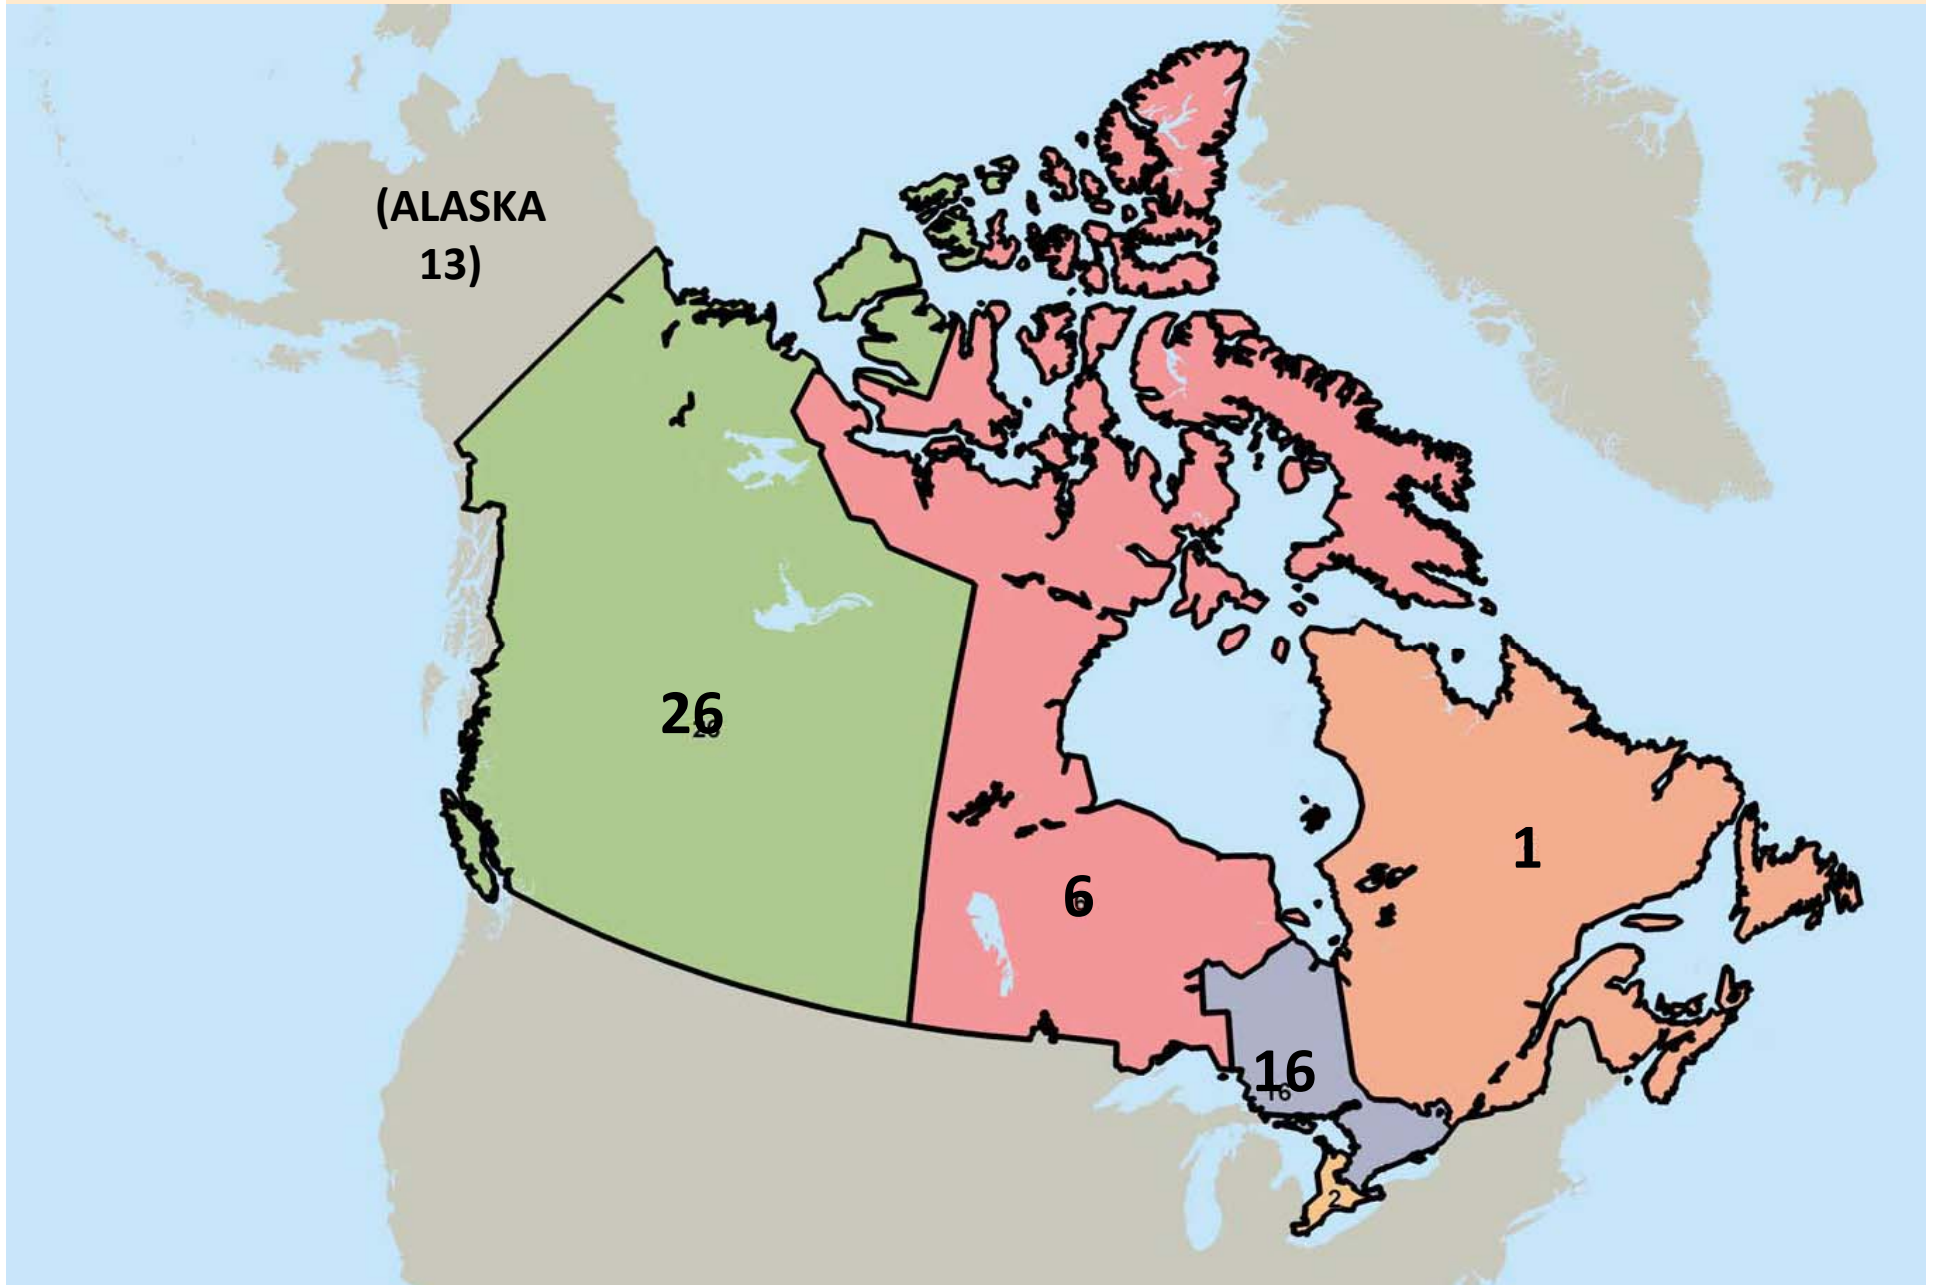

NEW NORTH-AMERICAN REGIONAL MAP

Contiguous United States – New Boundaries

Contiguous US with State Borders

Canadian Provinces

International Regions

- **Region #30 Satellite Area**

All countries outside of the U.S.A., Canada, England, Ireland, Netherlands, Scotland, Wales, Sweden, Finland, Australia and New Zealand

- **Region #31 Quartet of Nations**

Countries: England, Ireland, Netherlands, Scotland and Wales)

- **Region #32 Nordic Light**

Countries: Finland and Sweden

- **Region #34 Southern Cross**

Country: Australia

- **Region #35 New Zealand**

Country: New Zealand