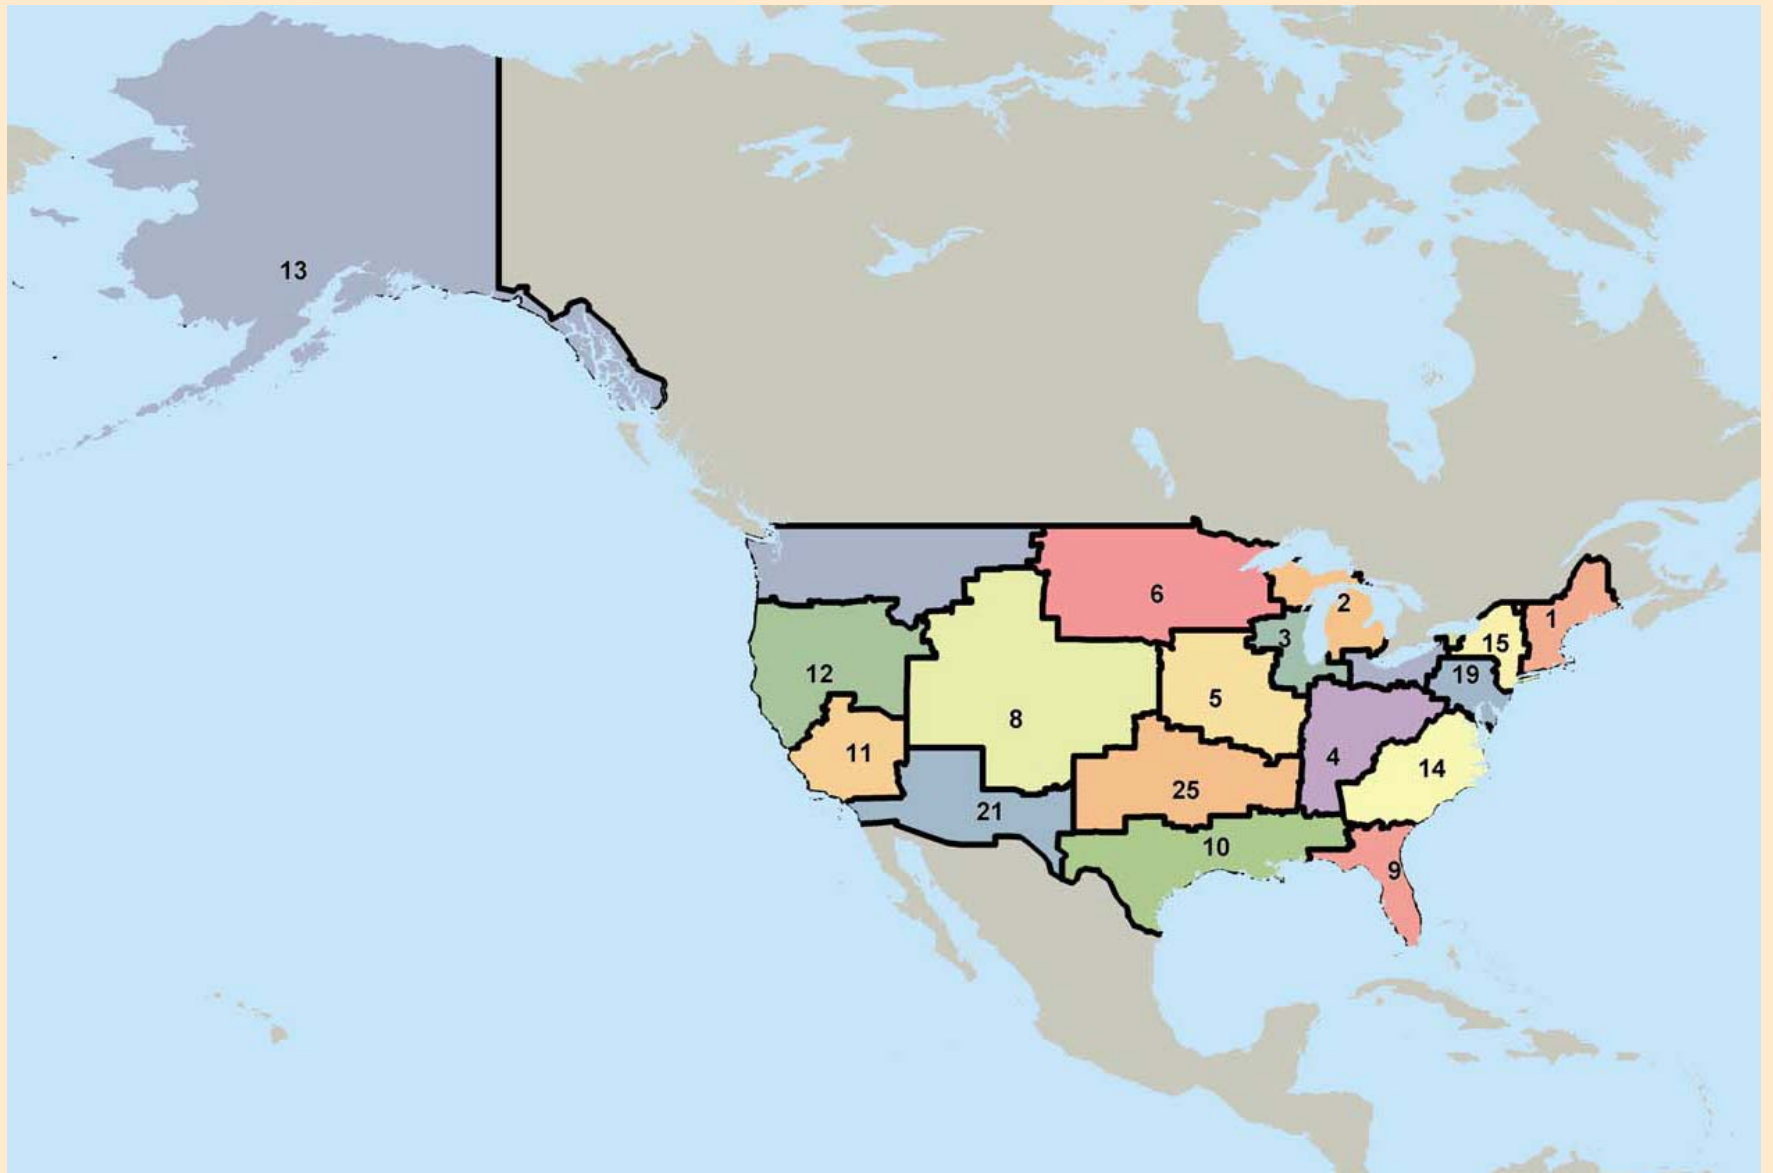

NEW NORTH-AMERICAN REGIONAL MAP

Contiguous United States – New Boundaries

Contiguous US with State Borders

Canadian Provinces

International Regions

- **Region #30 Satellite Area**

All countries outside of the U.S.A., Canada, England, Ireland, Netherlands, Scotland, Wales, Sweden, Finland, Australia and New Zealand

- **Region #31 Quartet of Nations**

Countries: England, Ireland, Netherlands, Scotland and Wales)

- **Region #32 Nordic Light**

Countries: Finland and Sweden

- **Region #34 Southern Cross**

Country: Australia

- **Region #35 New Zealand**

Country: New Zealand