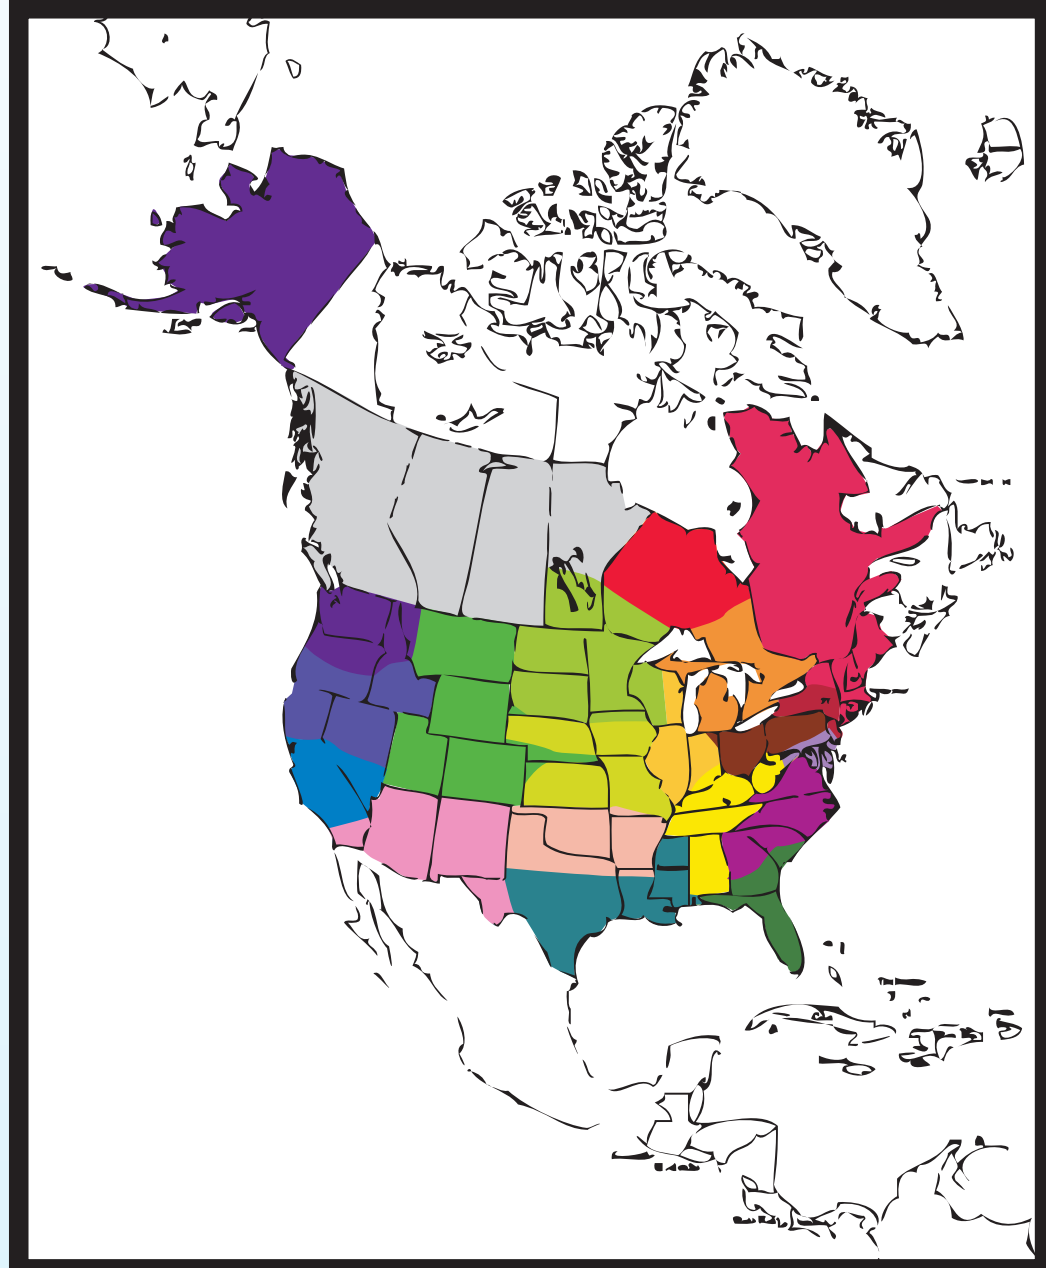

# REGIONS

## REGIONS BY COLOR

- |  |  |
|--|--|
|  <b>North Atlantic</b> - Region 1 - 853             |  <b>Greater NY/NJ</b> - Region 15 - 896         |
|  <b>Border Lakes</b> - Region 2 - 739               |  <b>Lake Ontario</b> - Region 16 - 1,099        |
|  <b>Midwest Harmony</b> - Region 3 - 883            |  <b>Great Lakes Harmony</b> - Region 17 - 846   |
|  <b>Harmony Heartland</b> - Region 4 - 1,126        |  <b>Atlantic Bay-Mountain</b> - Region 19 - 996 |
|  <b>Spirit of the Midwest</b> - Region 5 - 884      |  <b>Golden West</b> - Region 21 - 789           |
|  <b>Northern Lights</b> - Region 6 - 749            |  <b>Heart of America</b> - Region 25 - 993      |
|  <b>Rocky Mountain</b> - Region 8 - 792             |  <b>Canadian Maple Leaf</b> - Region 26 - 893   |
|  <b>Atlantic-Gulf</b> - Region 9 - 973              |  <b>Satellite Area</b> - Region 30 - 80         |
|  <b>Great Gulf Coast</b> - Region 10 - 714          |  <b>Quartet of Nations</b> - Region 31 - 1,309  |
|  <b>Sequoia Pacifica</b> - Region 11 - 679          |  <b>Nordic Light</b> - Region 32 - 901          |
|  <b>Pacific Shores</b> - Region 12 - 967            |  <b>Southern Cross</b> - Region 34 - 1,315      |
|  <b>North Pacific</b> - Region 13 - 1,033           |  <b>New Zealand</b> - Region 35 - 691           |
|  <b>Heart of the Blue Ridge</b> - Region 14 - 1,020 |  |