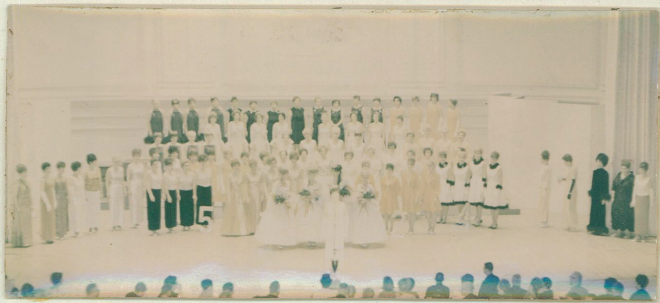

For the first time all ten quartet finalists along with the Coronet Club and the judges were brought on stage for the announcing of the winners of the quartet competition.