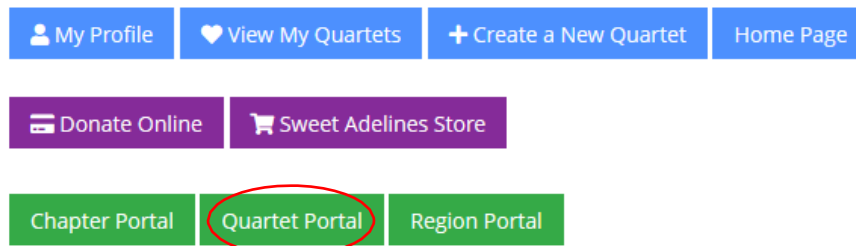

To Look Up Quartet ID:

1. Log on at members.sweetadelines.com/membersonlymenu
2. Click “Quartet Portal”

Members Only Menu