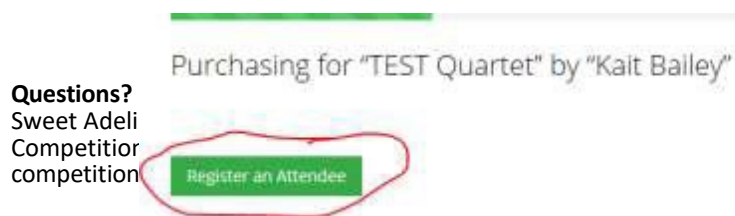

How to Register your Quartet for Regional Competition

1. Go to the Sweet Adelines International website.
2. Click on Member Login and log in.
3. Once logged on, go back to the Sweet Adelines International Homepage and click “Membership Database” on the top right.

4. For Quartet Registration – Go to Quartet Portal.

5. This will bring up a list of all of your quartets
6. Click on the “Region Competition” button under the quartet you wish to register
7. This will bring you to a page that lists “Things to remember” and information about that specific competition.
8. Click on the “Register Now” button.
9. Click on the “Group Registration for (Quartet name)” button.

10. Register yourself as an attendee.