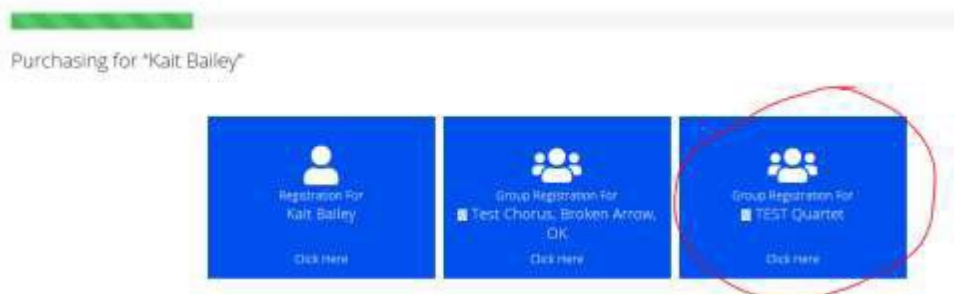

5. This will bring up a list of all of your quartets
6. Click on the “Region Competition” button under the quartet you wish to register
7. This will bring you to a page that lists “Things to remember” and information about that specific competition.
8. Click on the “Register Now” button.
9. Click on the “Group Registration for (Quartet name)” button.

10. Register yourself as an attendee.