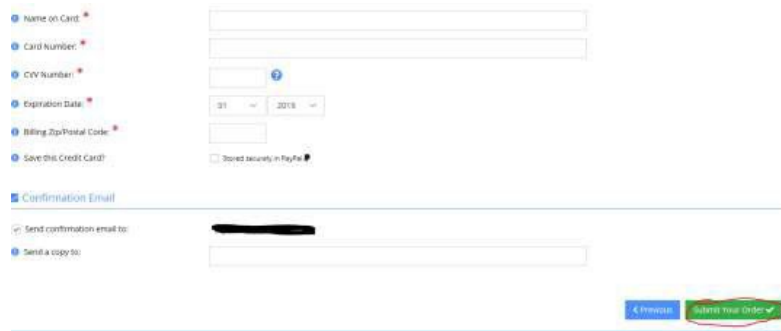

== Discounts Apply to Cart

[Register Another Attendee](#)

Questions?

Sweet Adelines International
Competition Department
competition@sweetadelines.com

14. Click the “Checkout” button.

15. Input payment information, then click on the “Submit Your Order” button.

Note: You should receive a confirmation email upon completing entry. (Note: the confirmation email will show that the ORDER SUMMARY of a Region_ competition was purchased for the attendee. However, this is simply a “placeholder” in the database; the actual entry is for the chorus listed under the BILL TO section.)